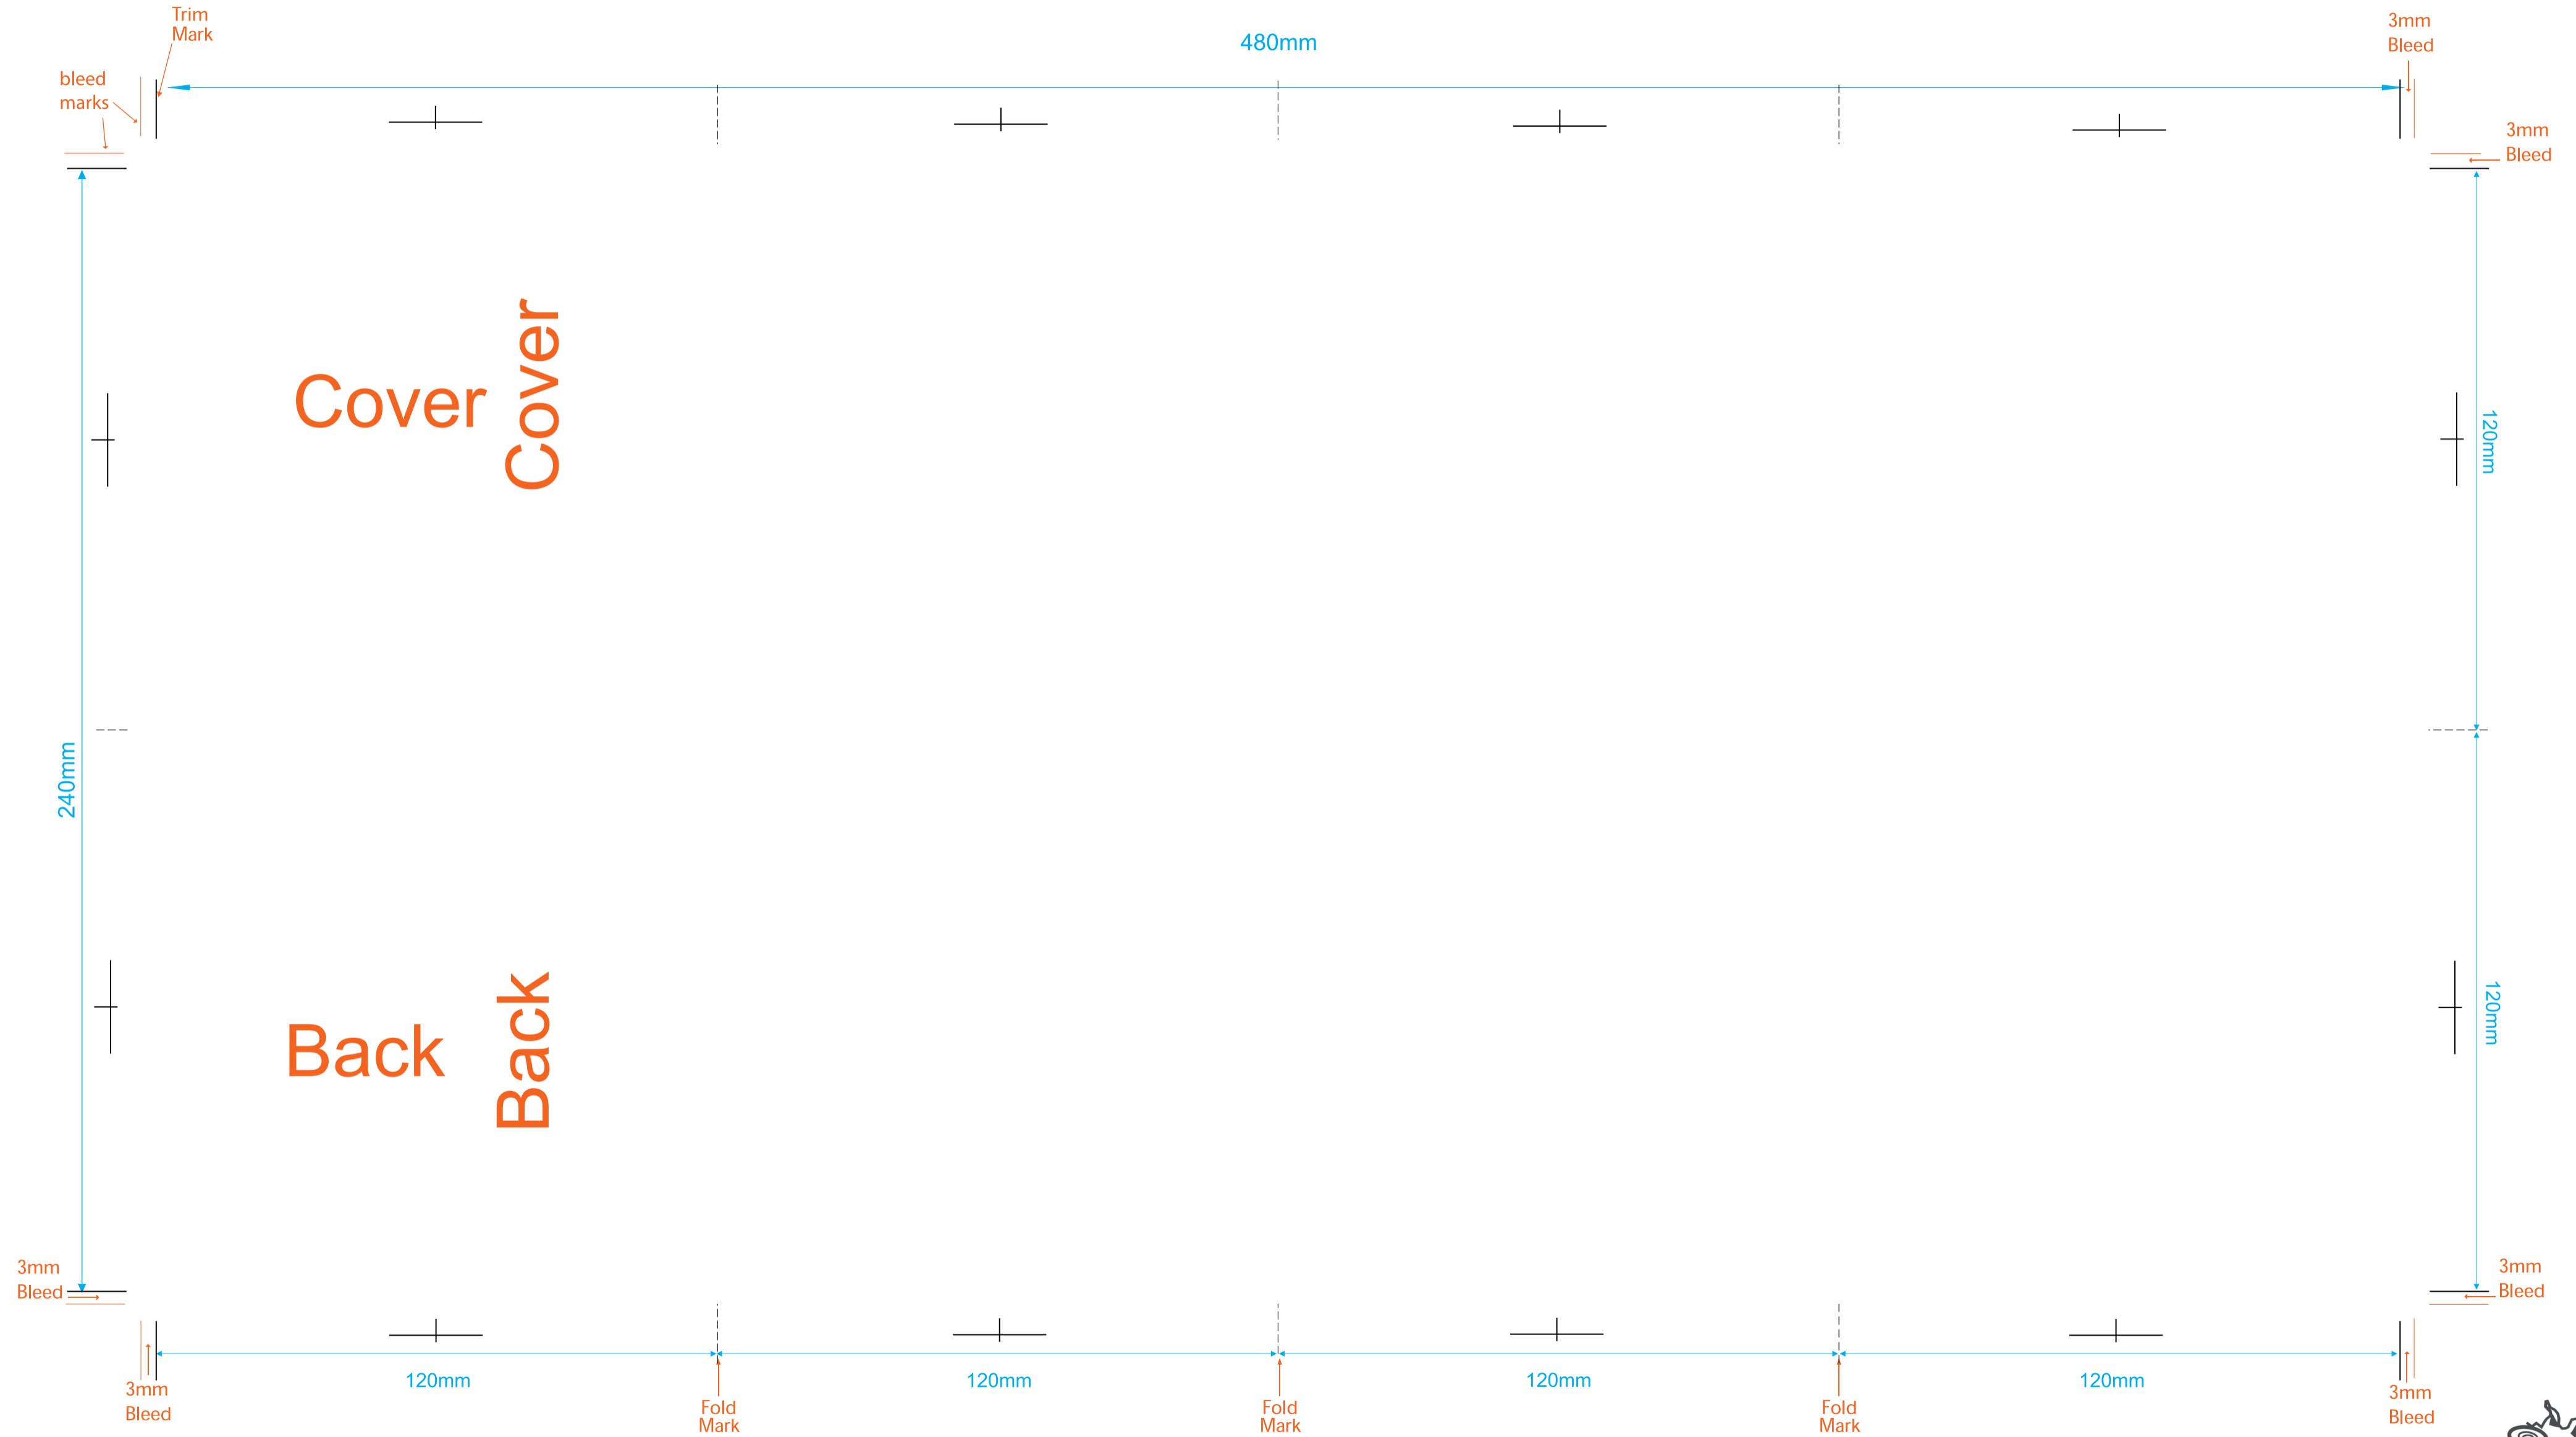

Madcds 16 page Poster fold out Template

3mm bleed must be added to all trim edges
File in CMYK format at 300dpi
All fonts converted to curves or paths
Keep template layers and artwork layers separate