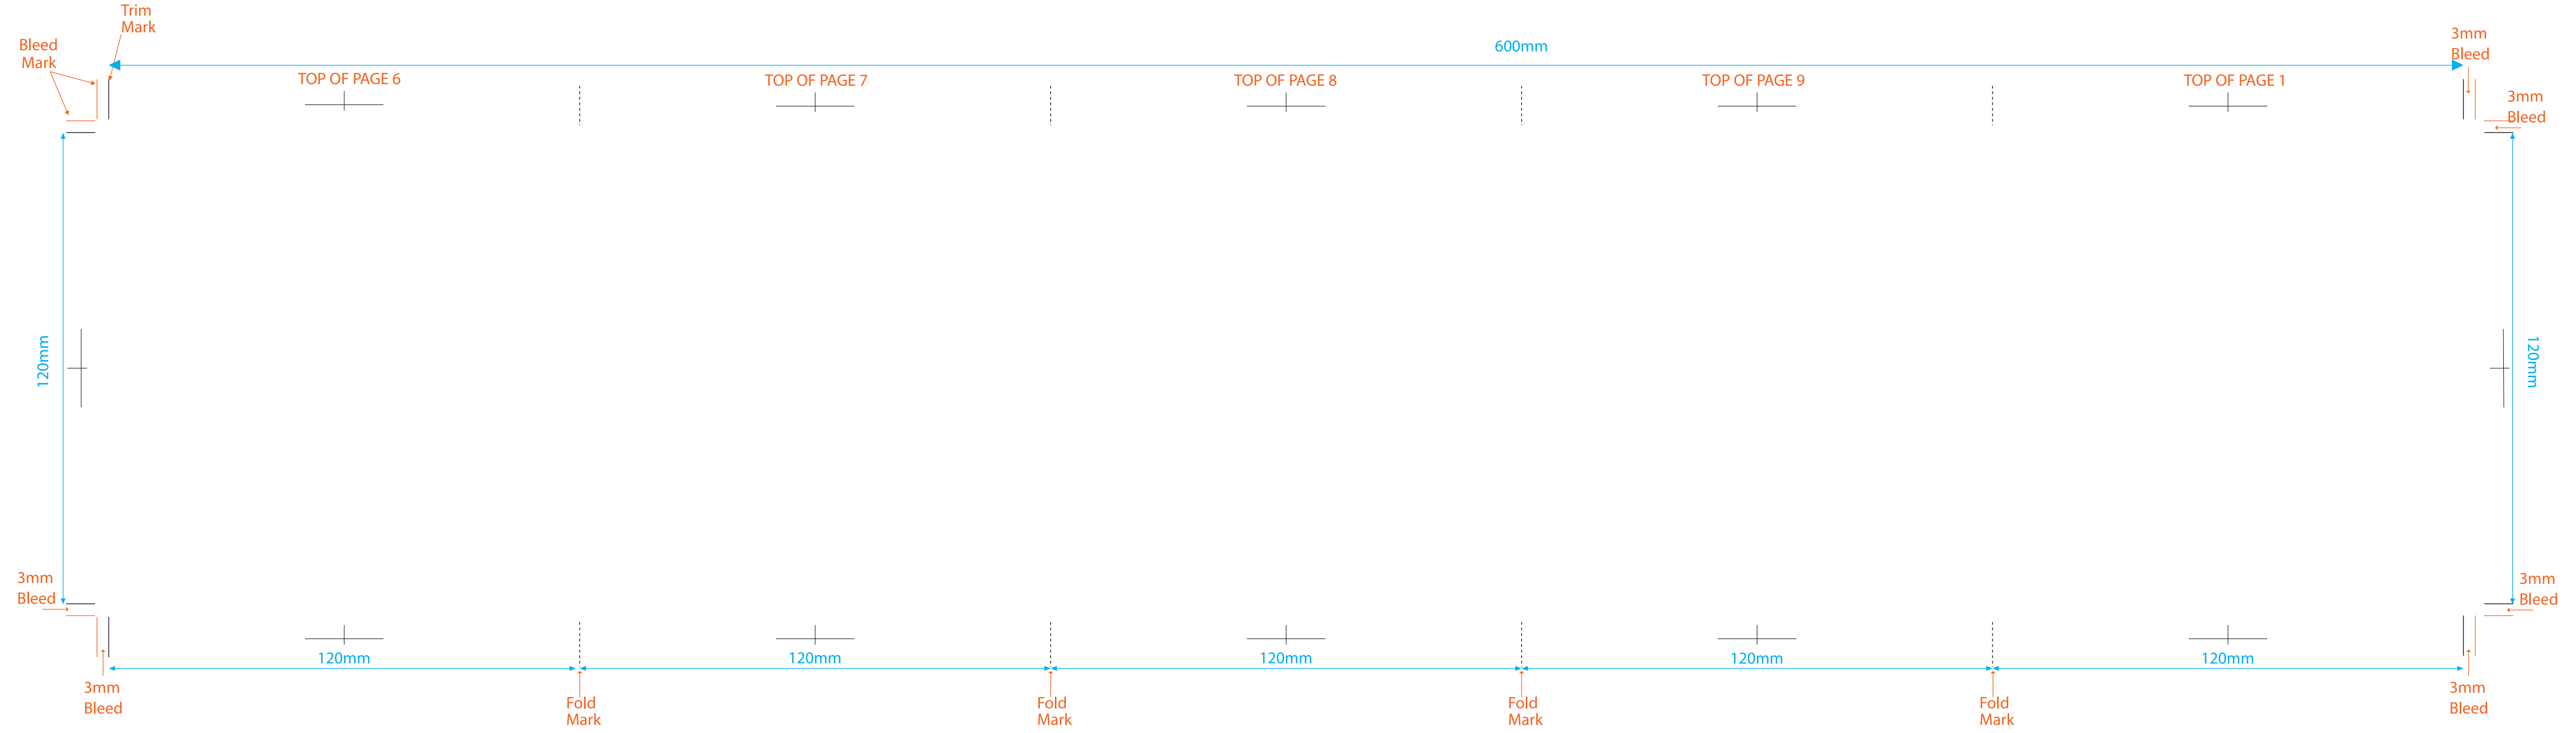

10 Page Concertina Booklet specs

3mm bleed must be added to all trim edges
File in CMYK format at 300 DPI
All fonts converted to curves or paths
Keep template layers and artwork layers separate