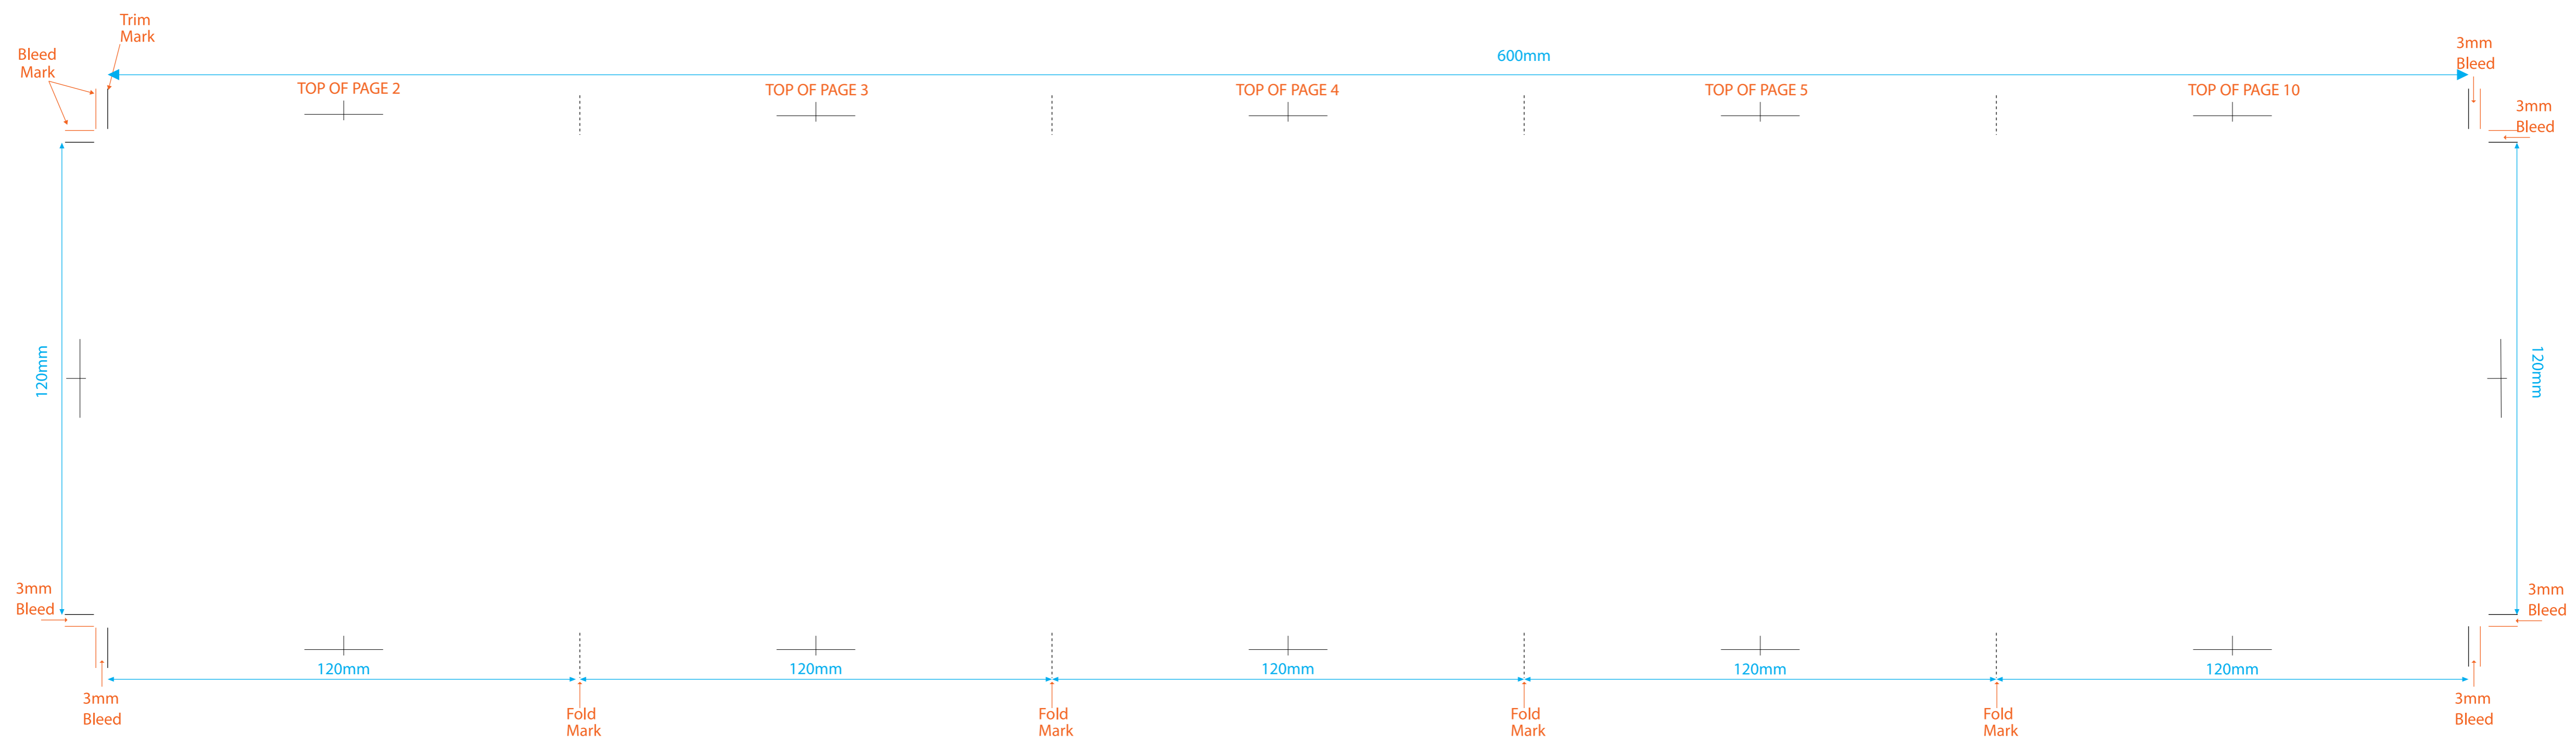

10 Page Concertina Booklet specs

3mm bleed must be added to all trim edges
File in CMYK format at 300 DPI
All fonts converted to curves or paths
Keep template layers and artwork layers separate