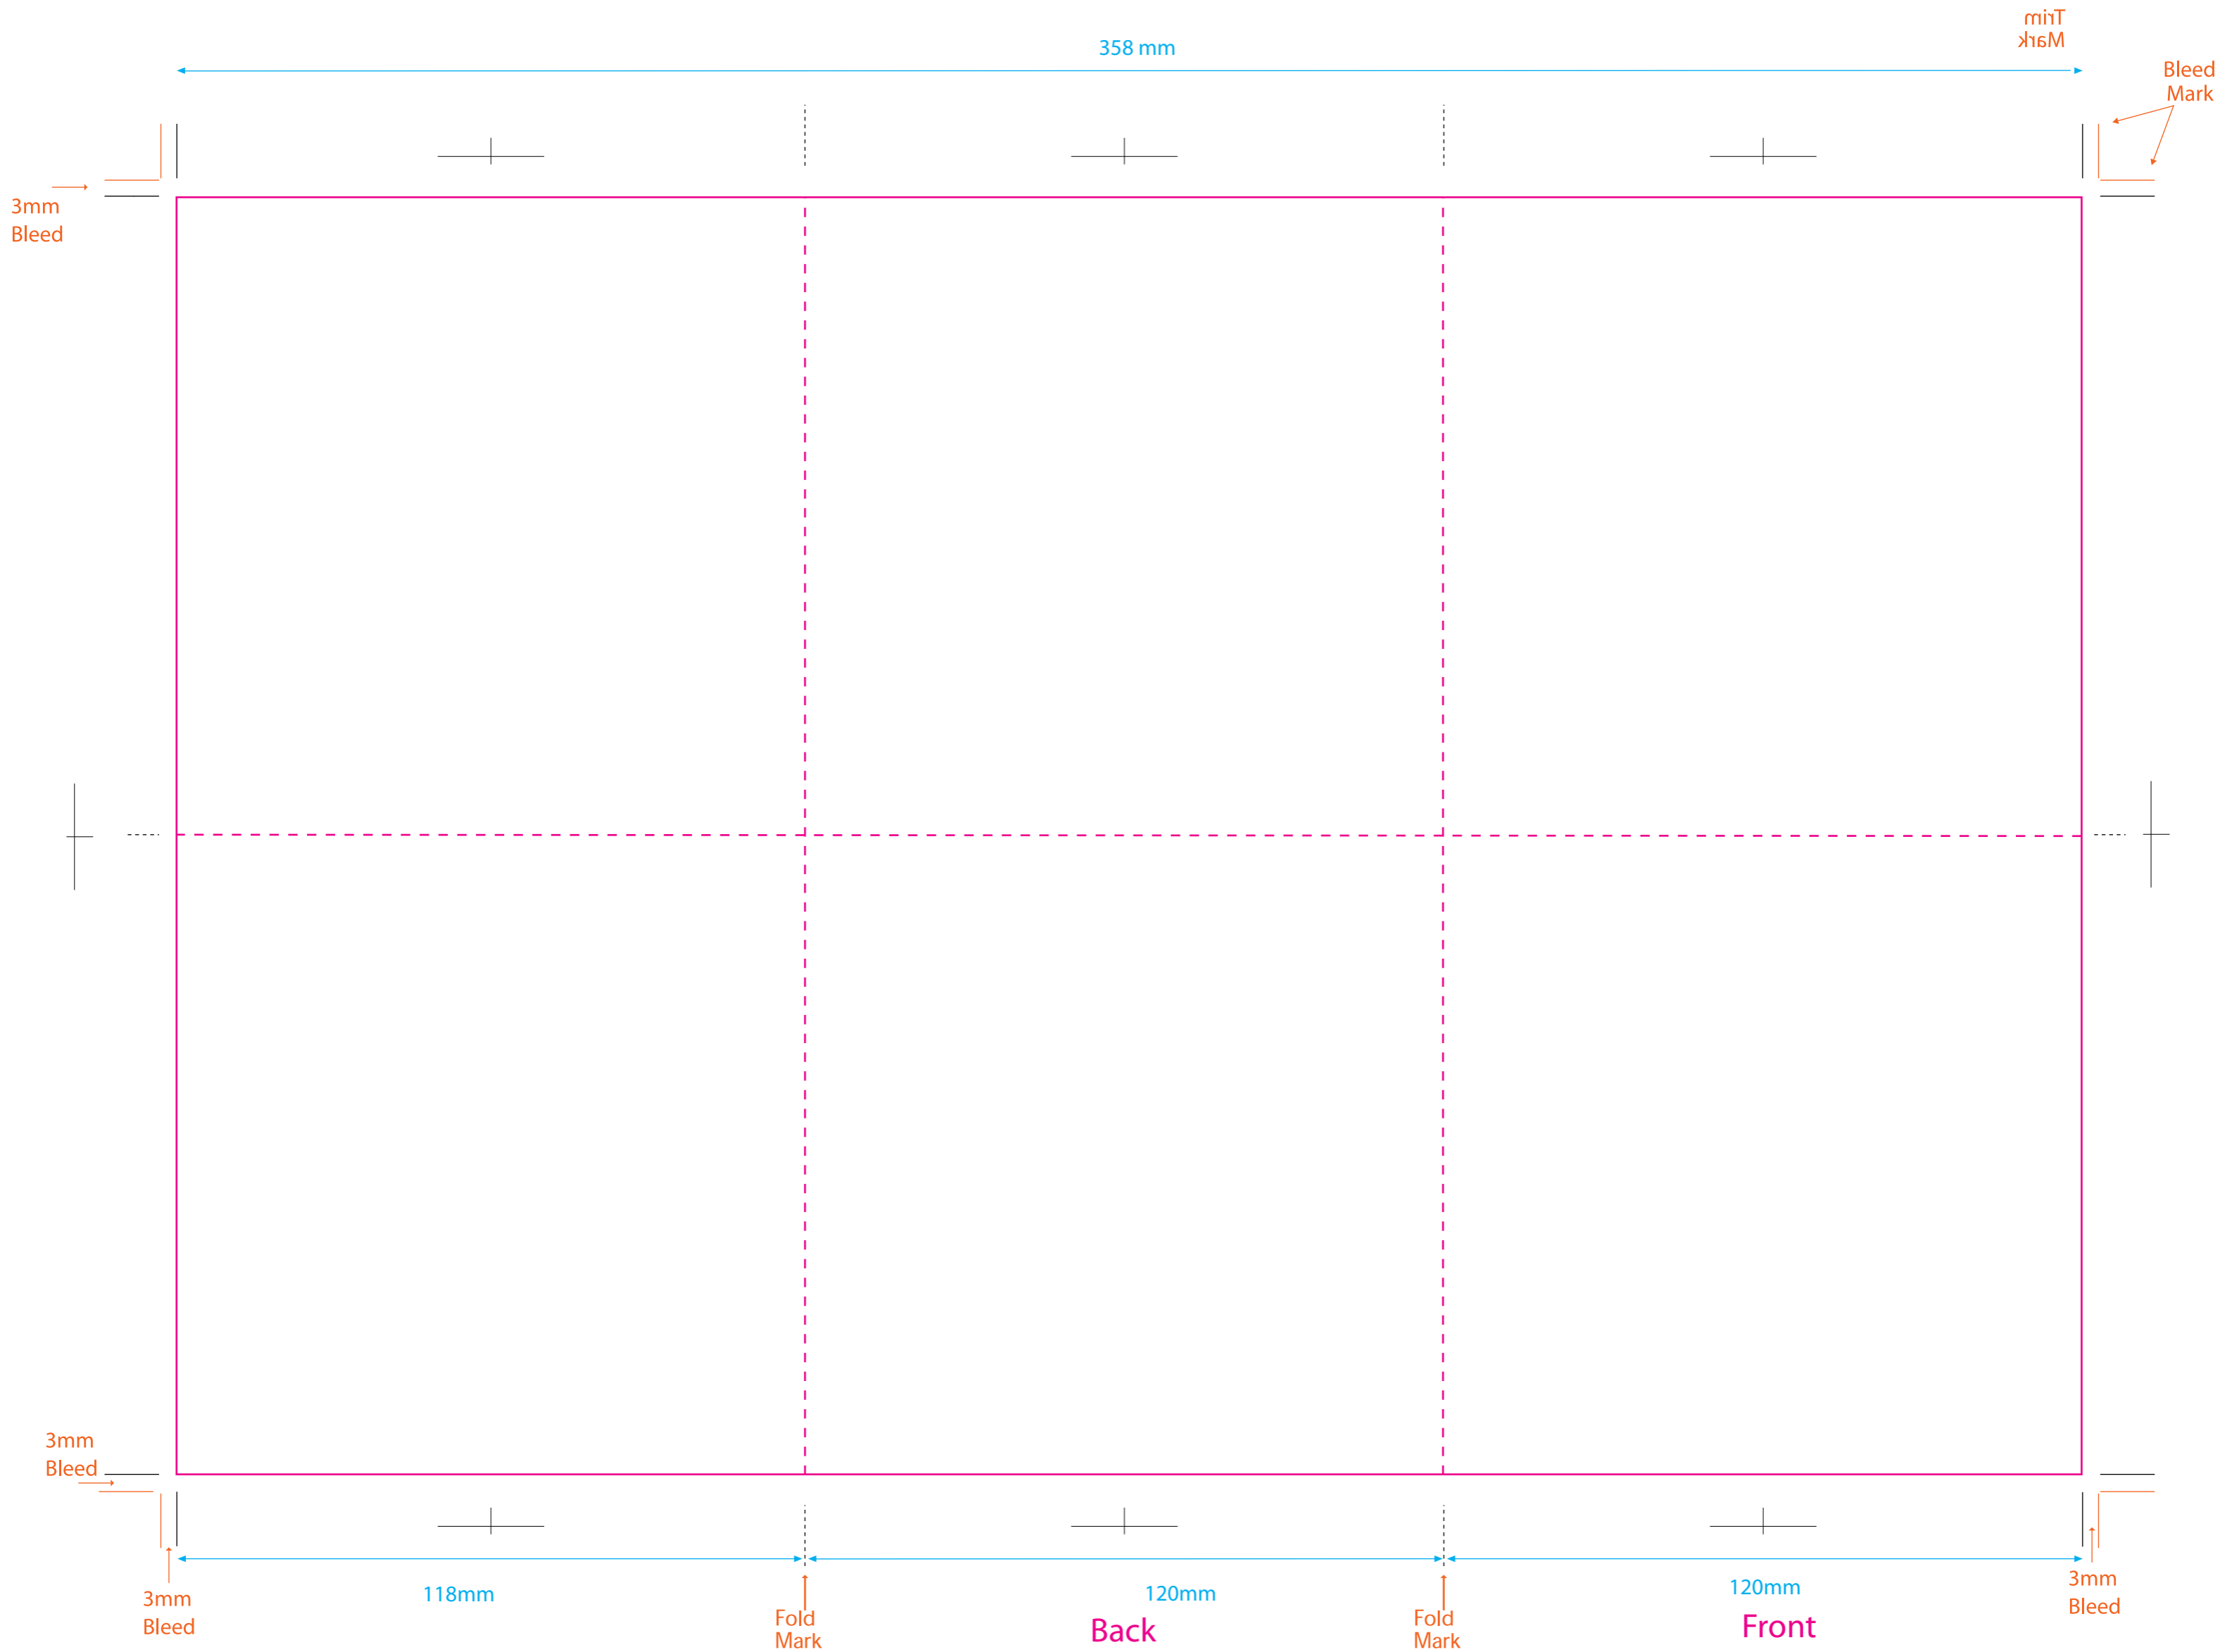

MadCDs 12 page Poster fold booklet outside

3mm bleed must be added to all trim edges
File in CMYK format at 300 DPI
All fonts converted to curves or paths
Keep template layers and artwork layers separate