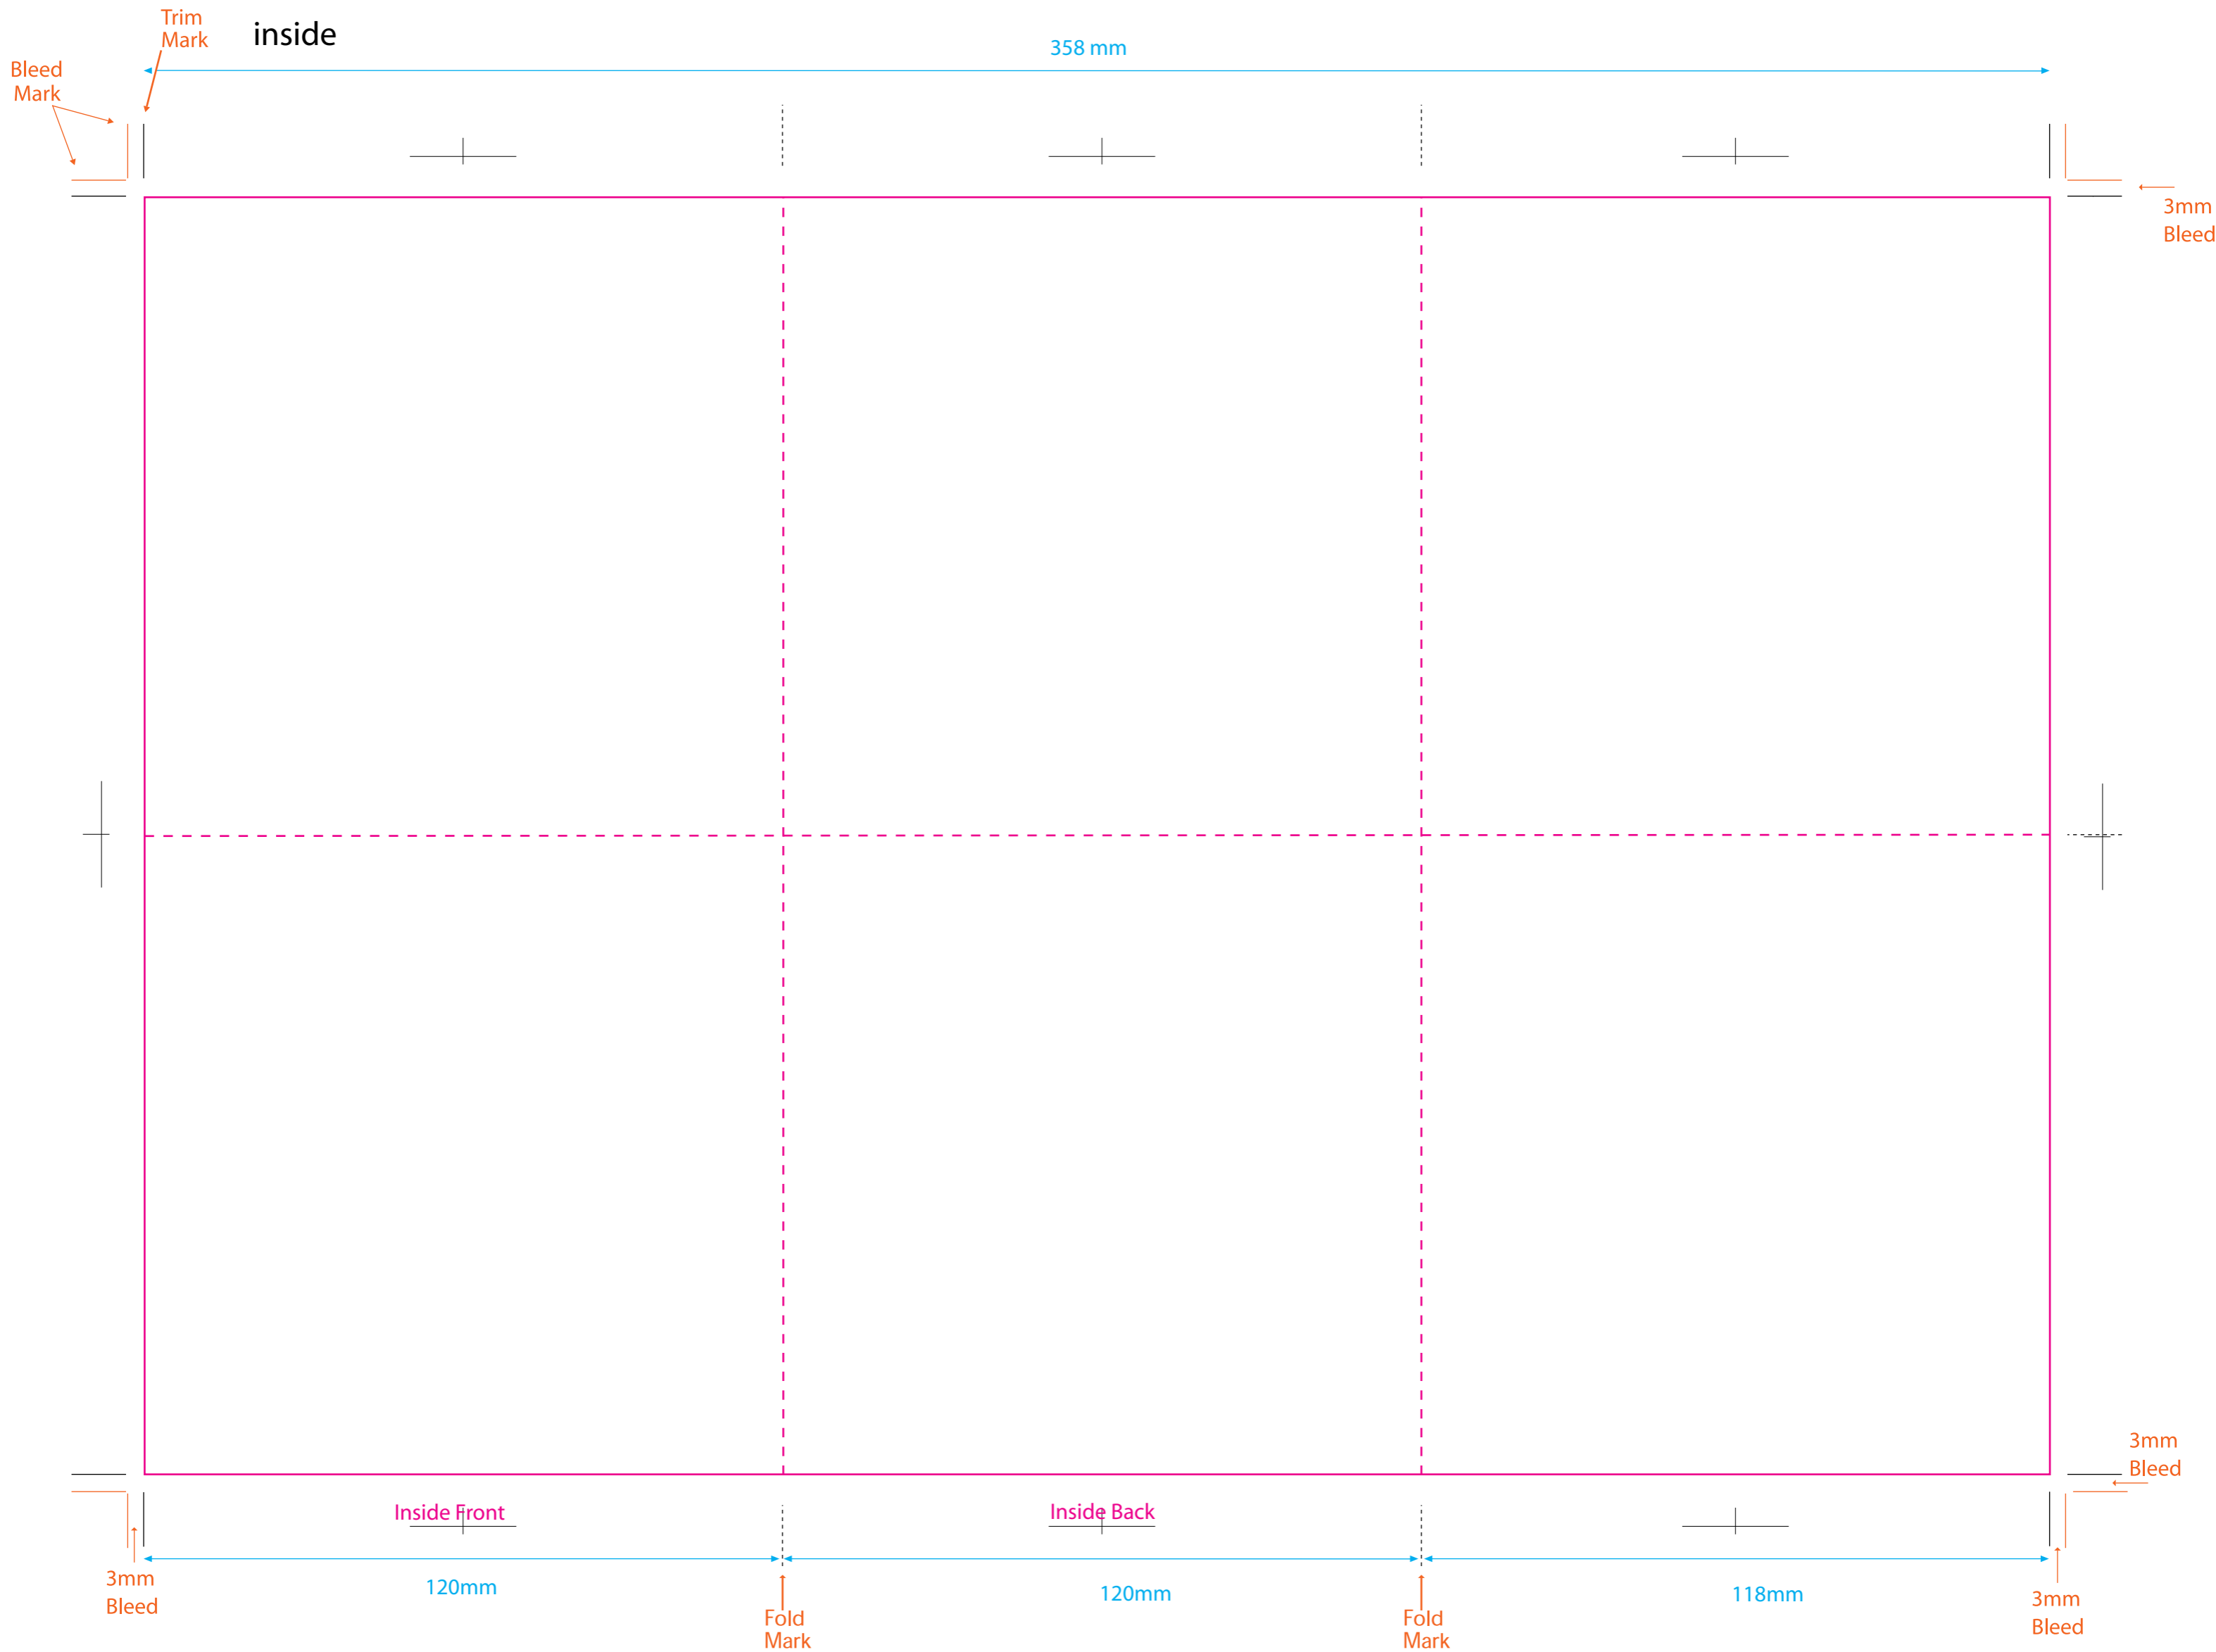

MadCDs 12 page Poster fold booklet inside

3mm bleed must be added to all trim edges
File in CMYK format at 300 DPI
All fonts converted to curves or paths
Keep template layers and artwork layers separate