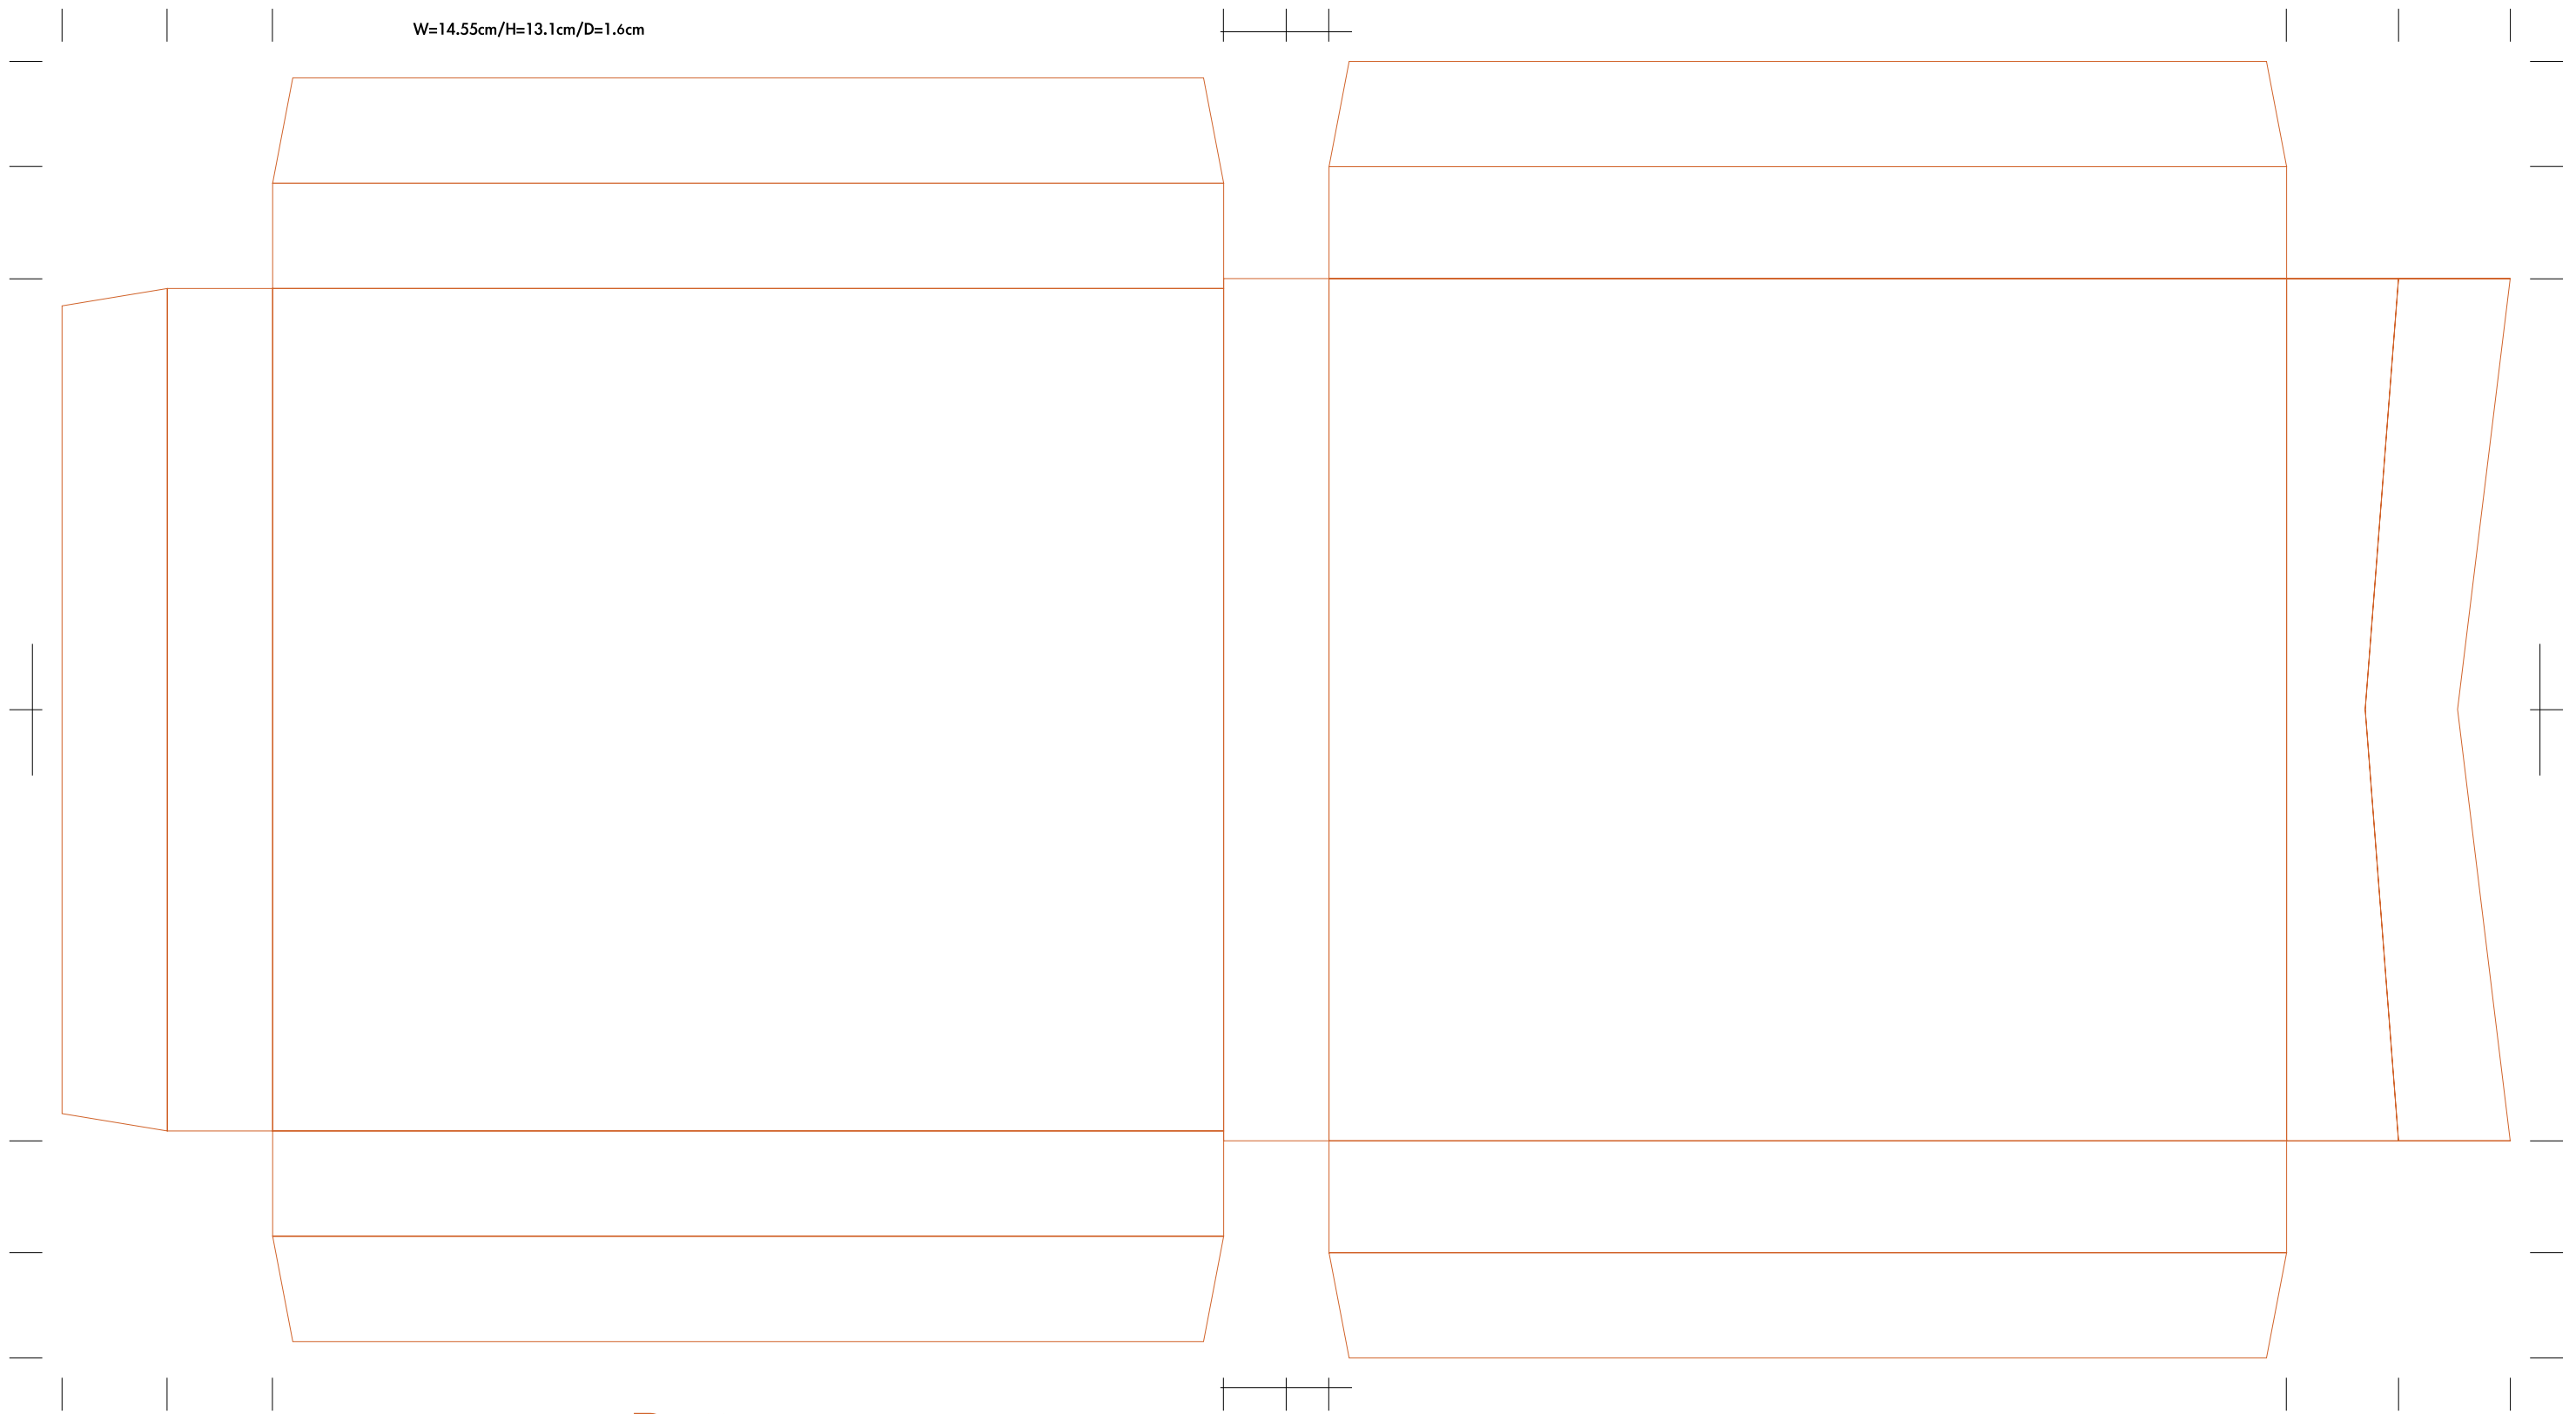

# Madcds Hamburger Box with Tray outer

W=14.55cm/H=13.1cm/D=1.6cm

Bottom

TOP Cover