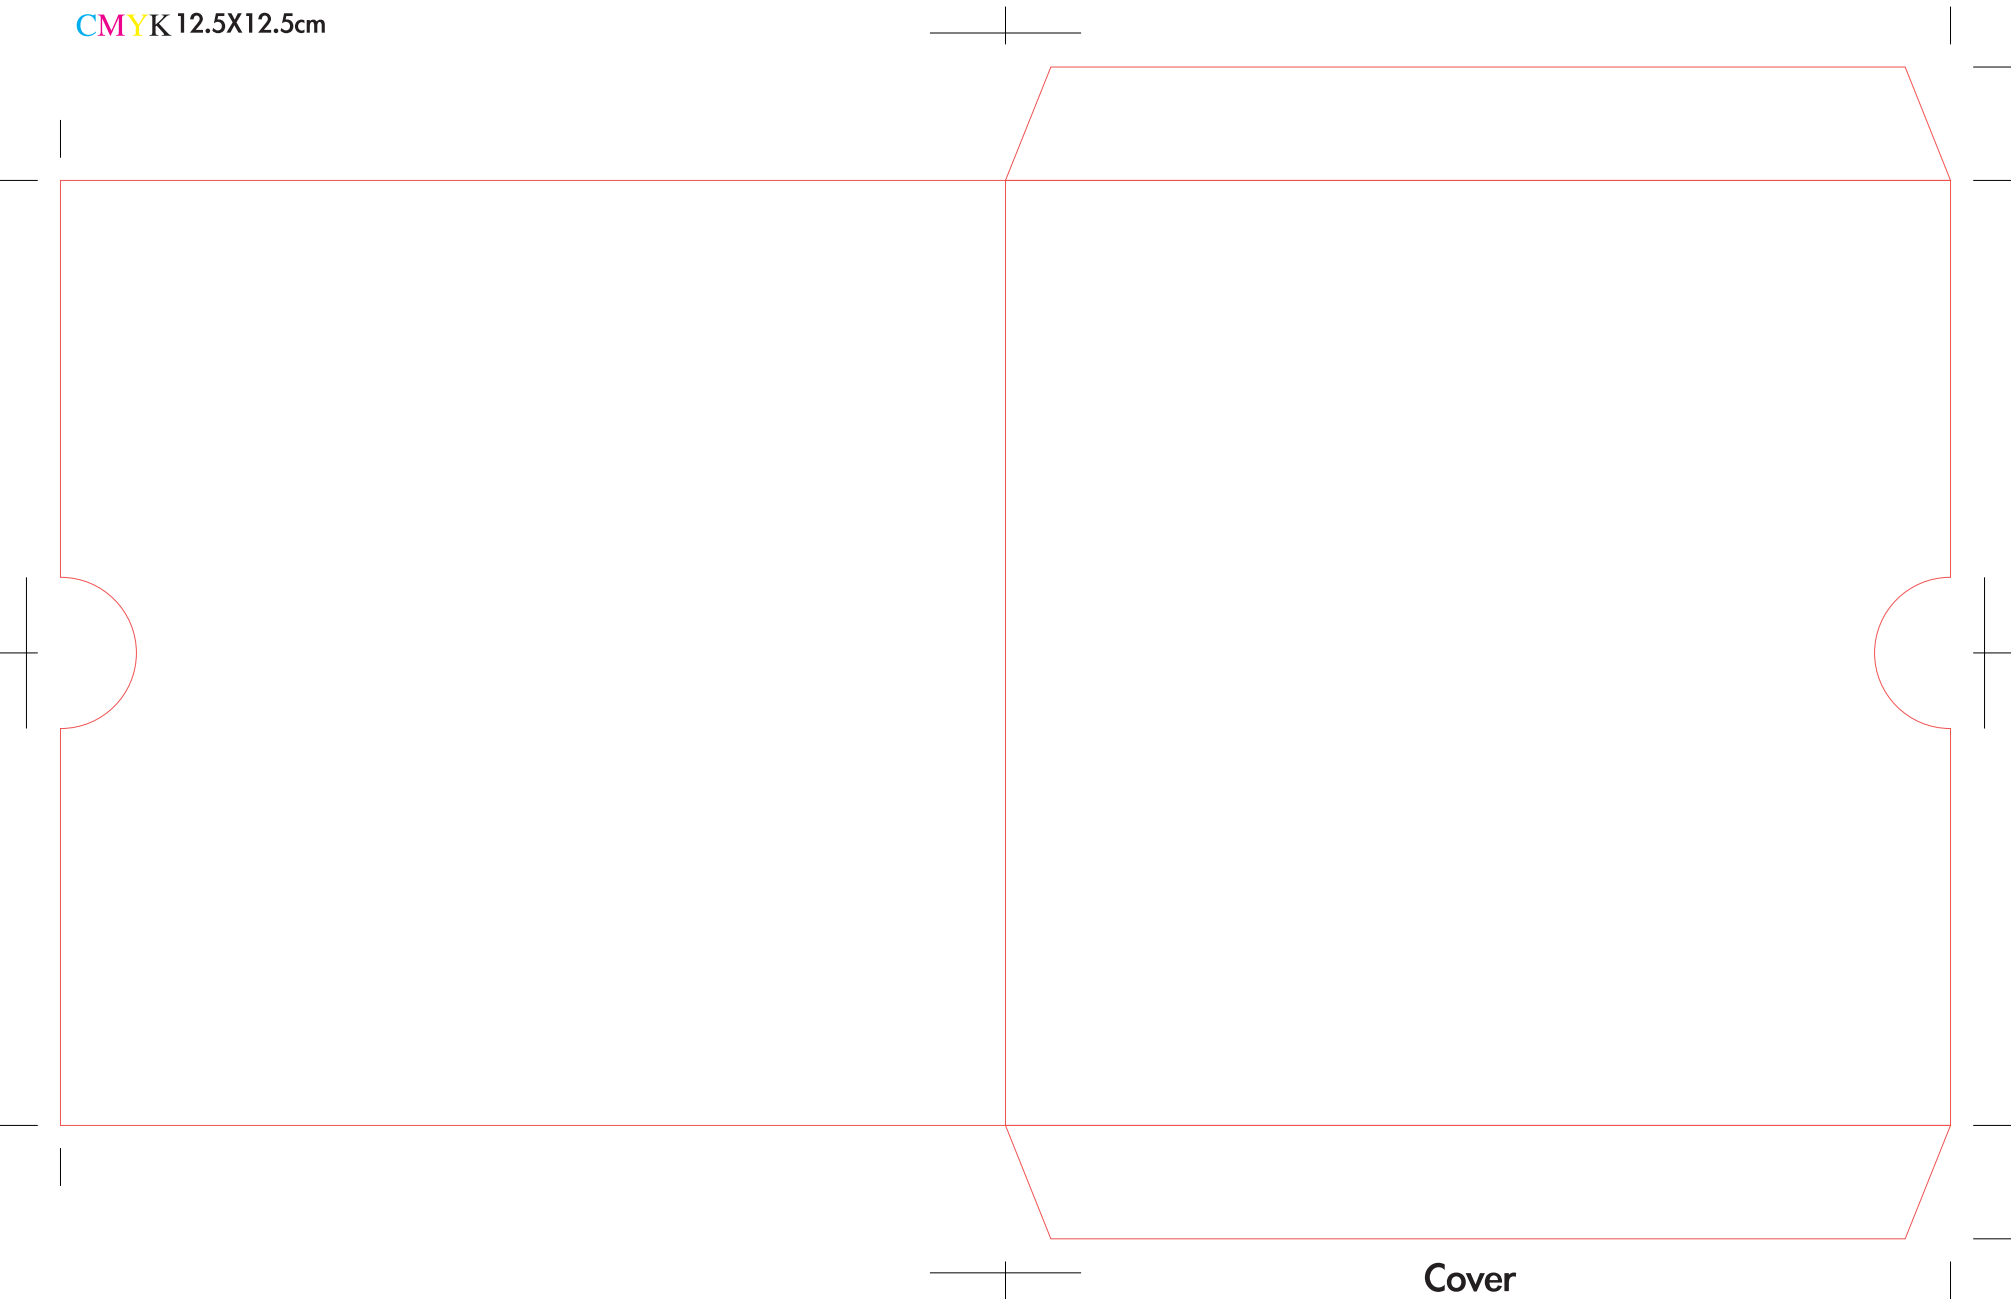

MadCDs 5"wallet with thumbcuts

CMYK 12.5X12.5cm

Cover

3mm bleed must be added to all trim edges
File in CMYK format at 300 DPI
All fonts converted to curves or paths
Keep template layers and artwork layers separate