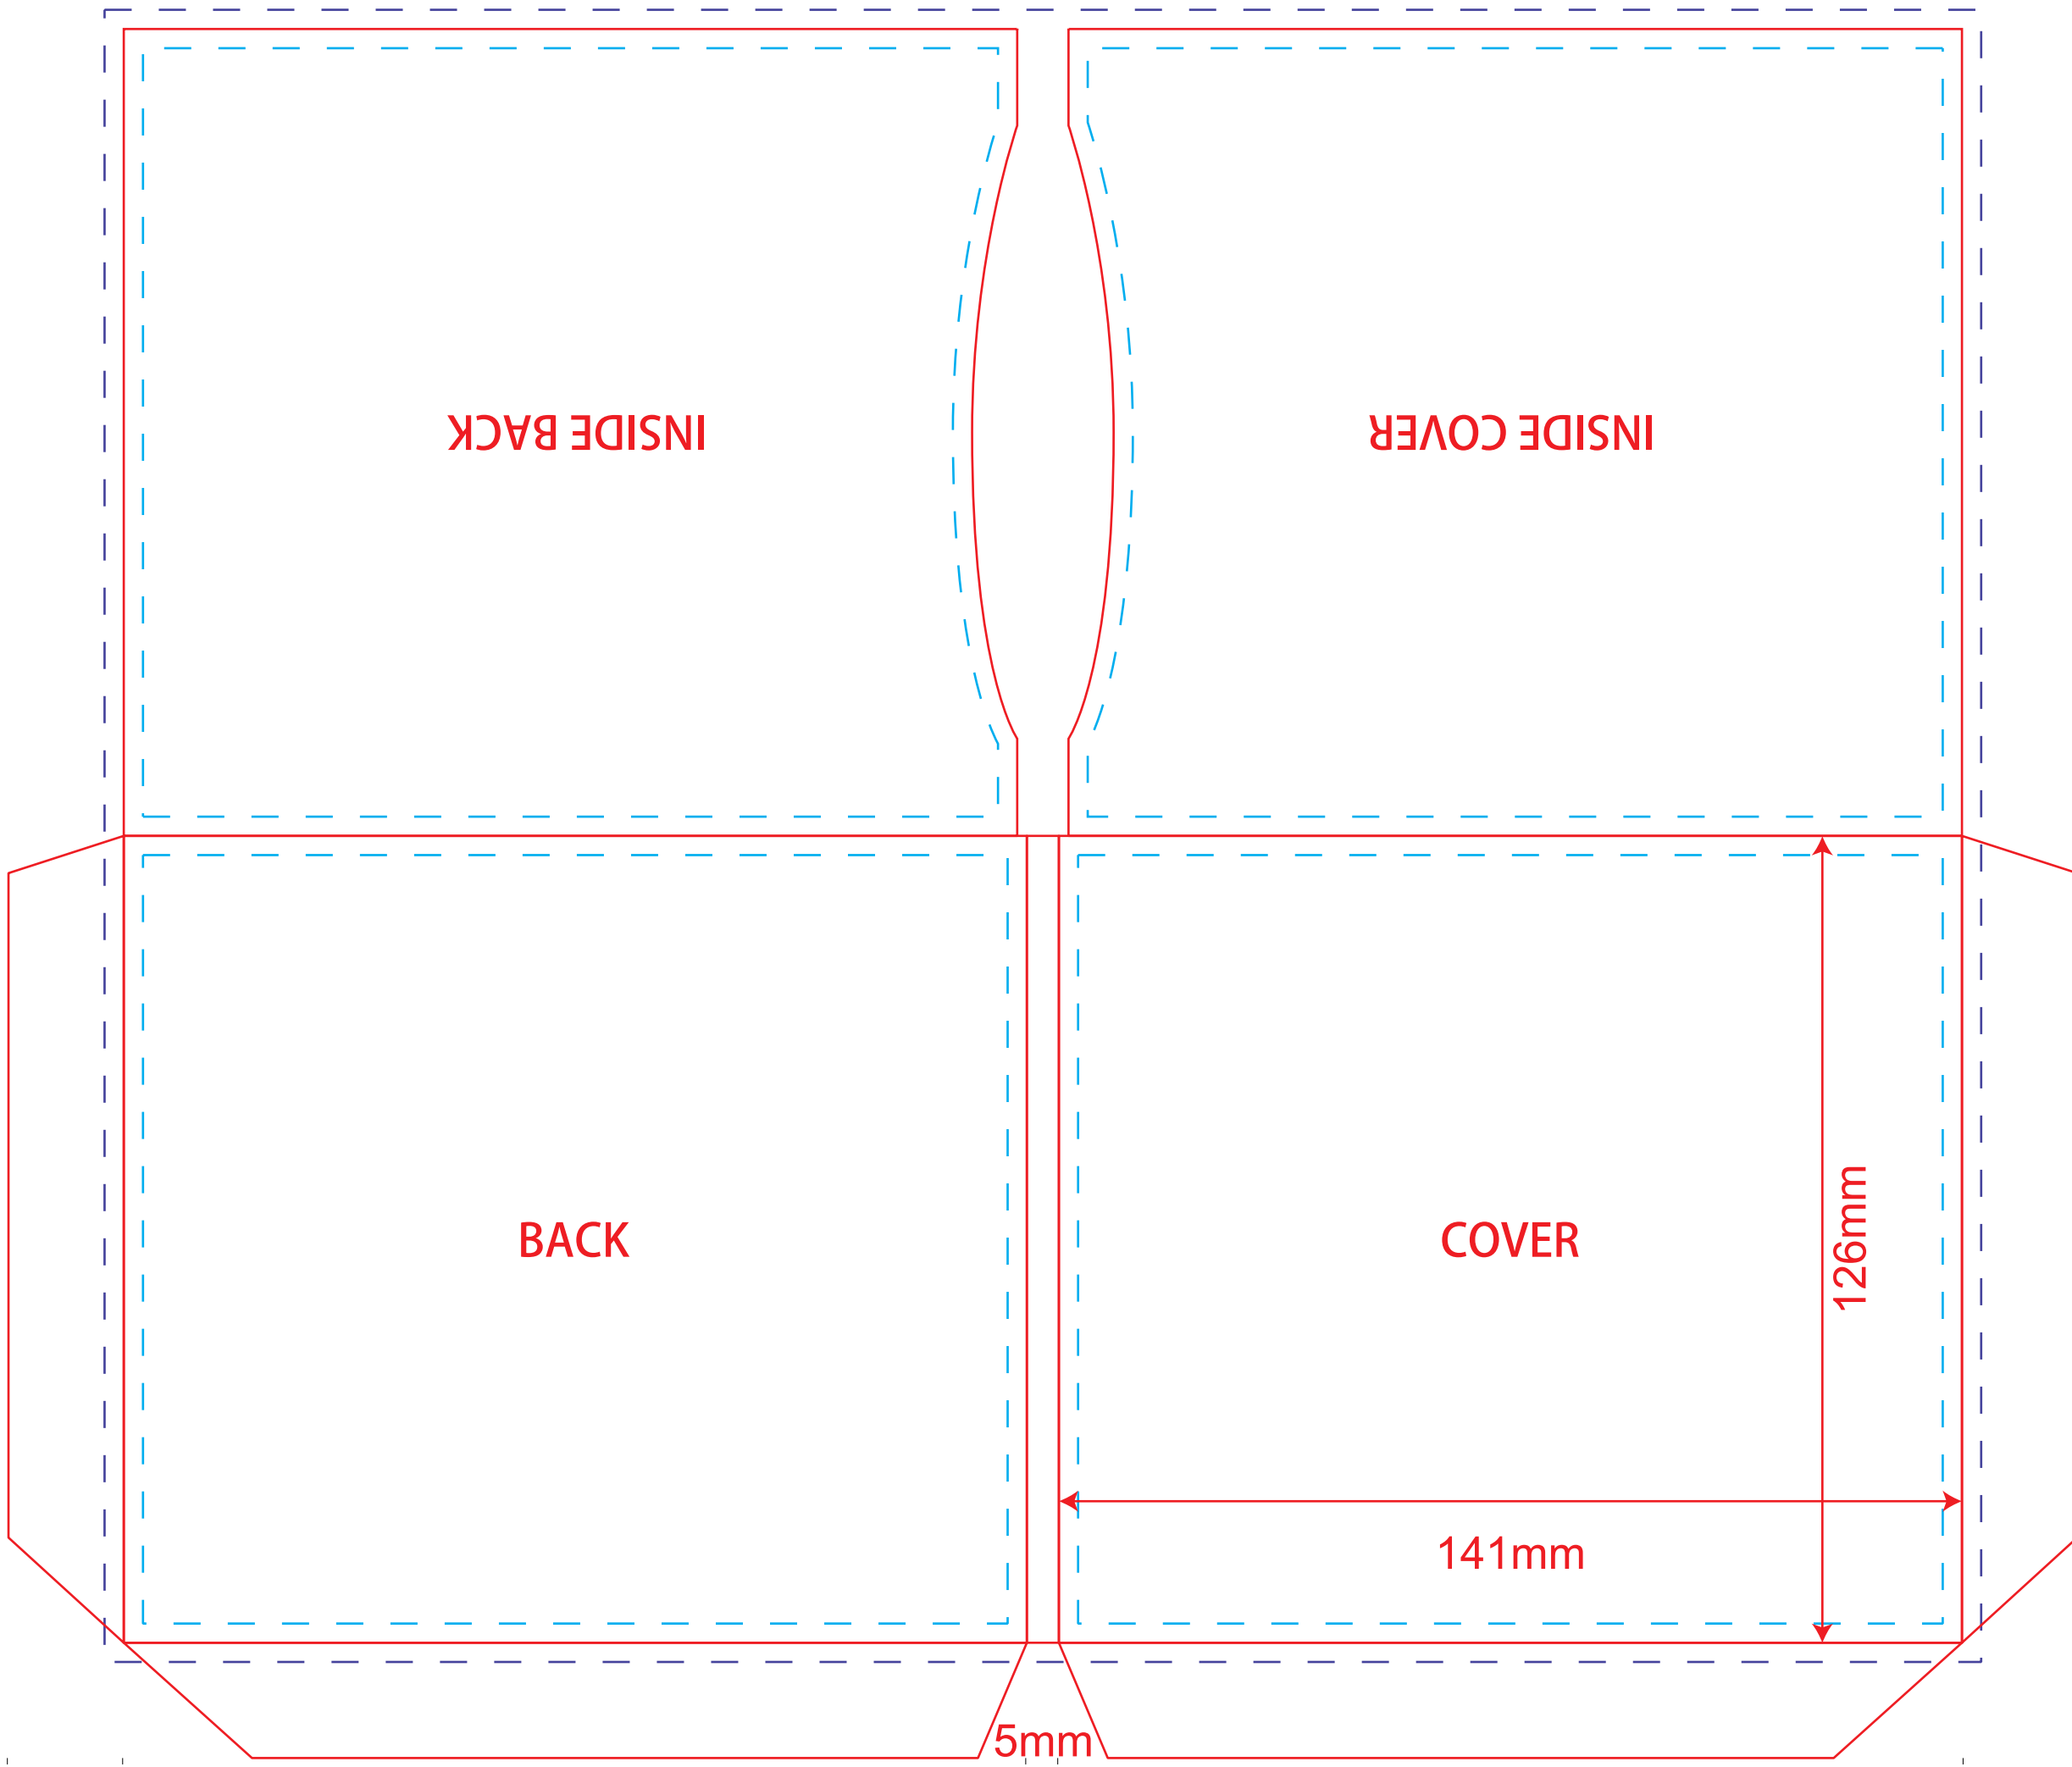

# Madcads Jackie Dee Double pocket wallet

Finish Size: 141x126x5mm

Extended Bleed Area  
Text Safe Region

3mm bleed must be added to all trim edges  
File in CMYK format at 300 DPI  
All fonts converted to curves or paths  
Keep template layers and artwork layers separate