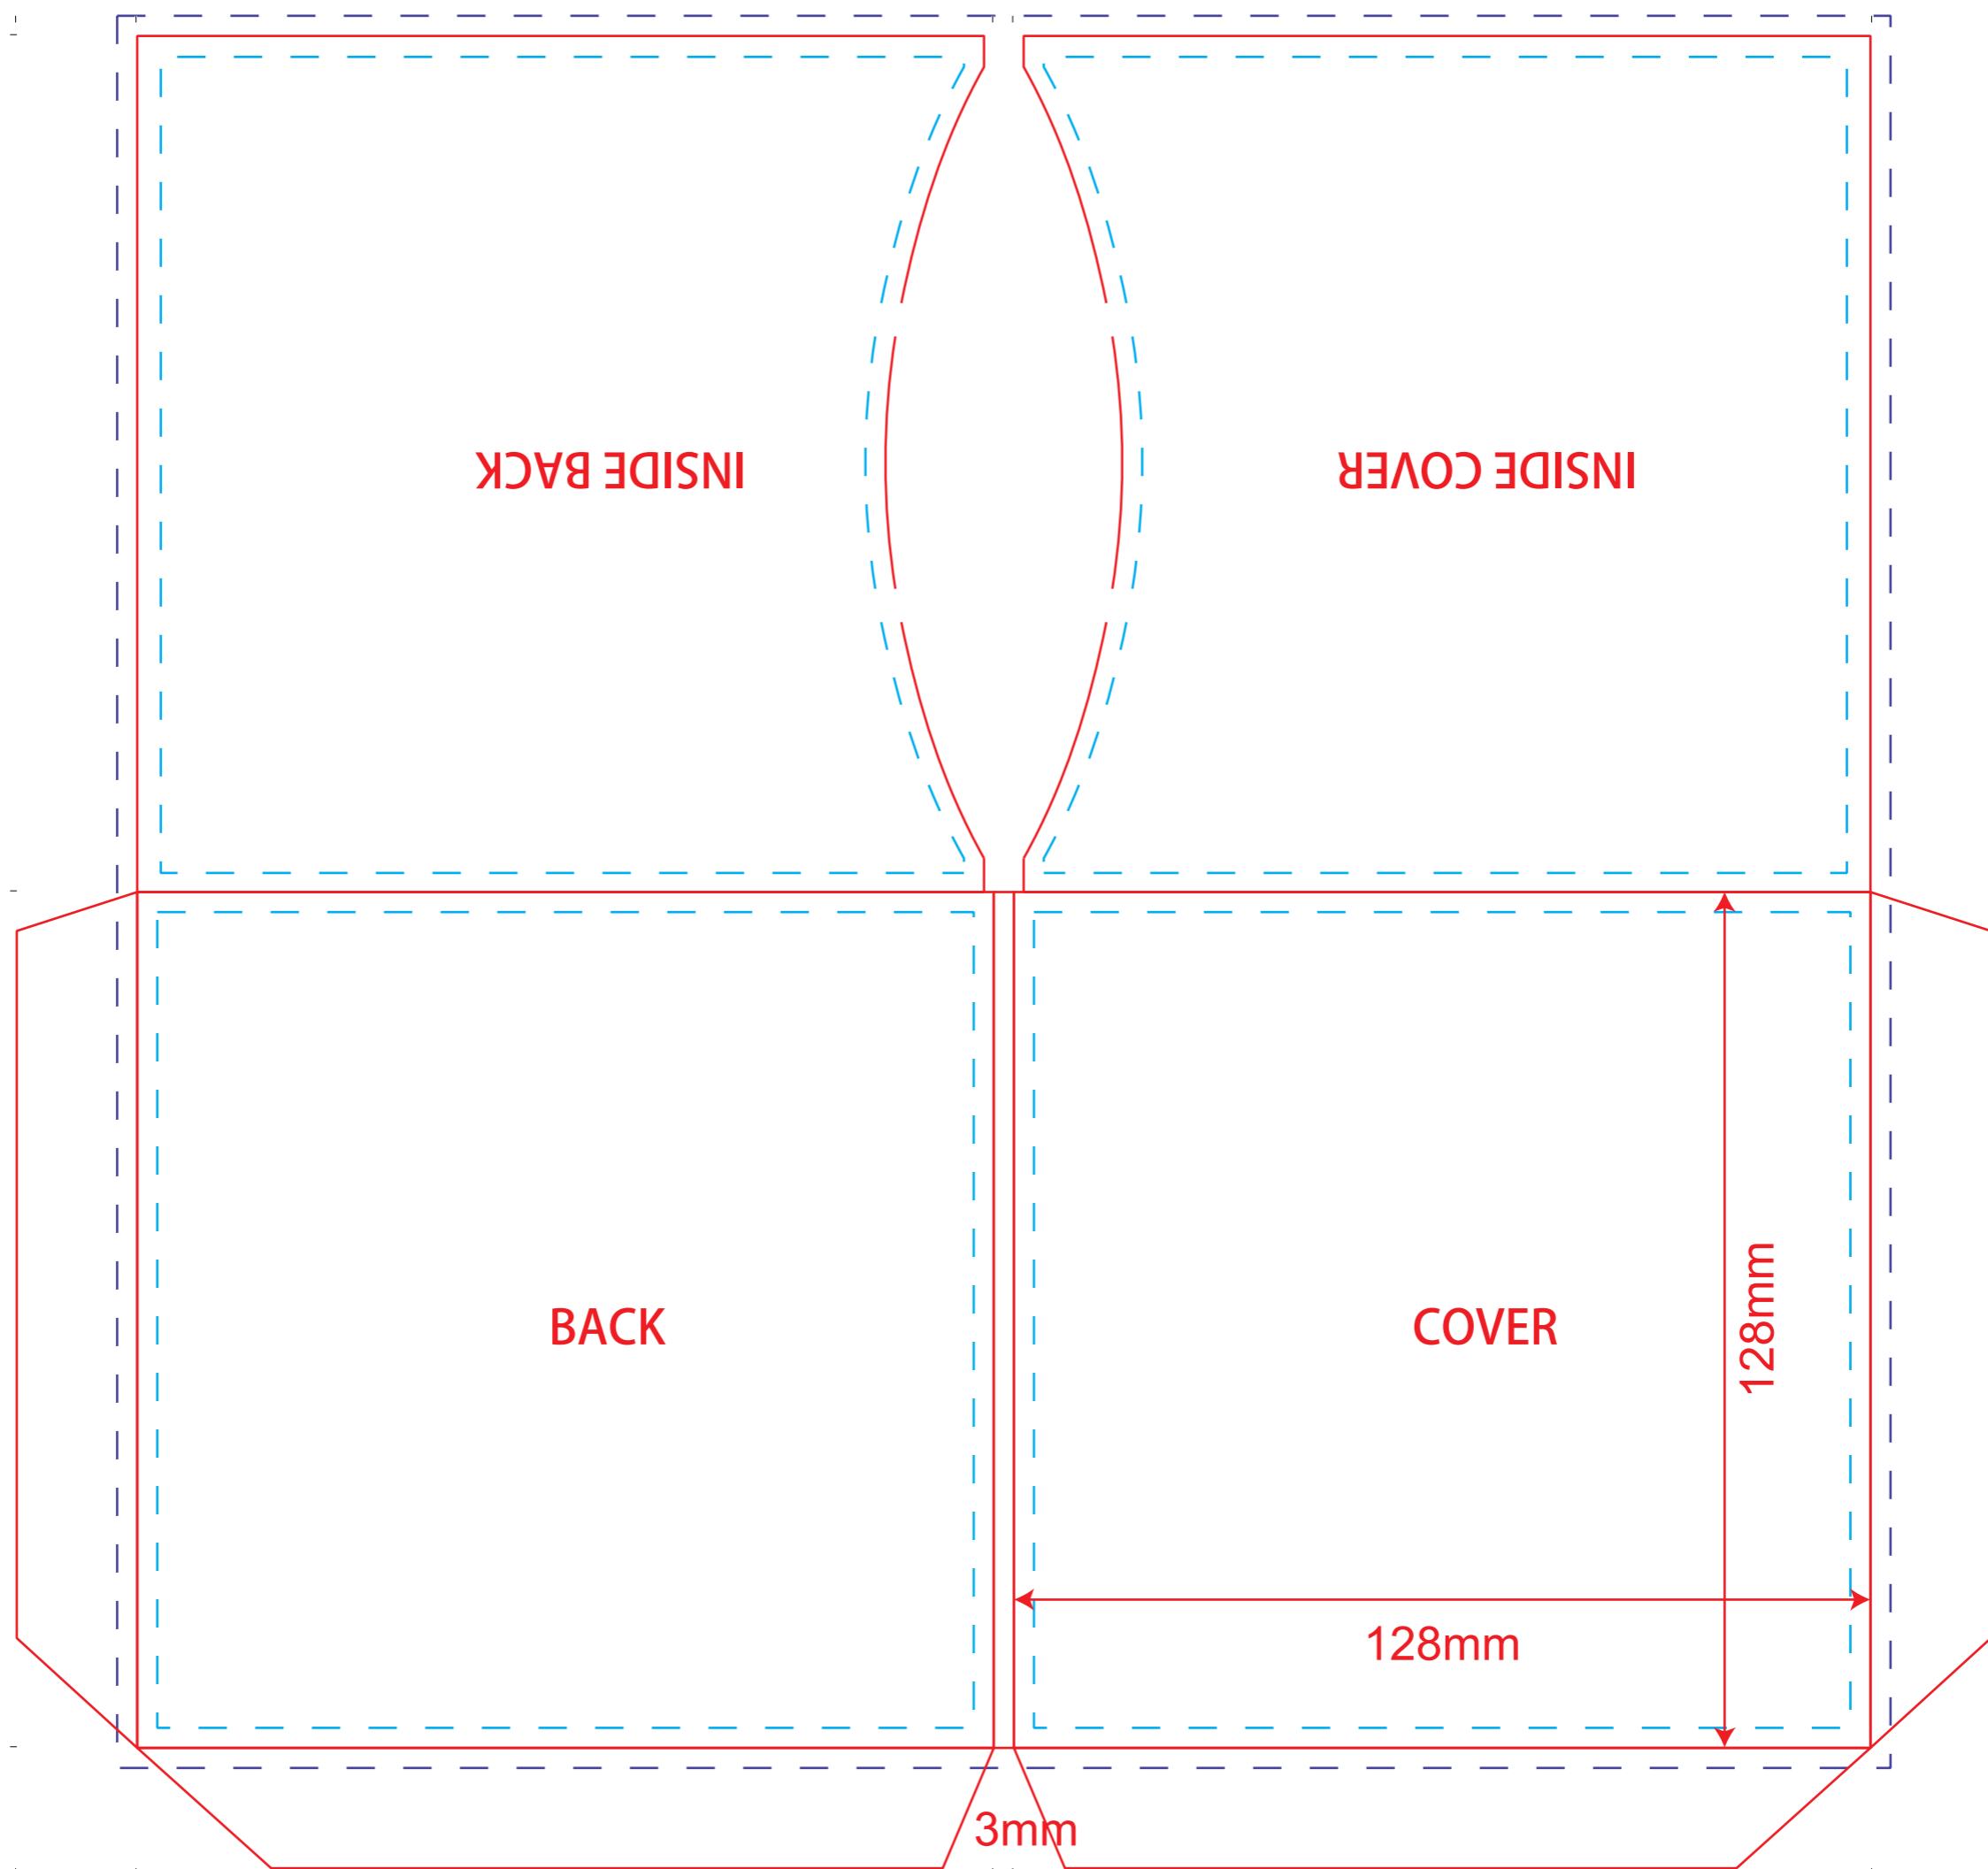

Madcds Double Arc Square Wallet

Finish Size: 128x128x3mm

--- Extended Bleed Area
--- Text Safe Region

3mm bleed must be added to all trim edges
File in CMYK format at 300 DPI
All fonts converted to curves or paths
Keep template layers and artwork layers separate