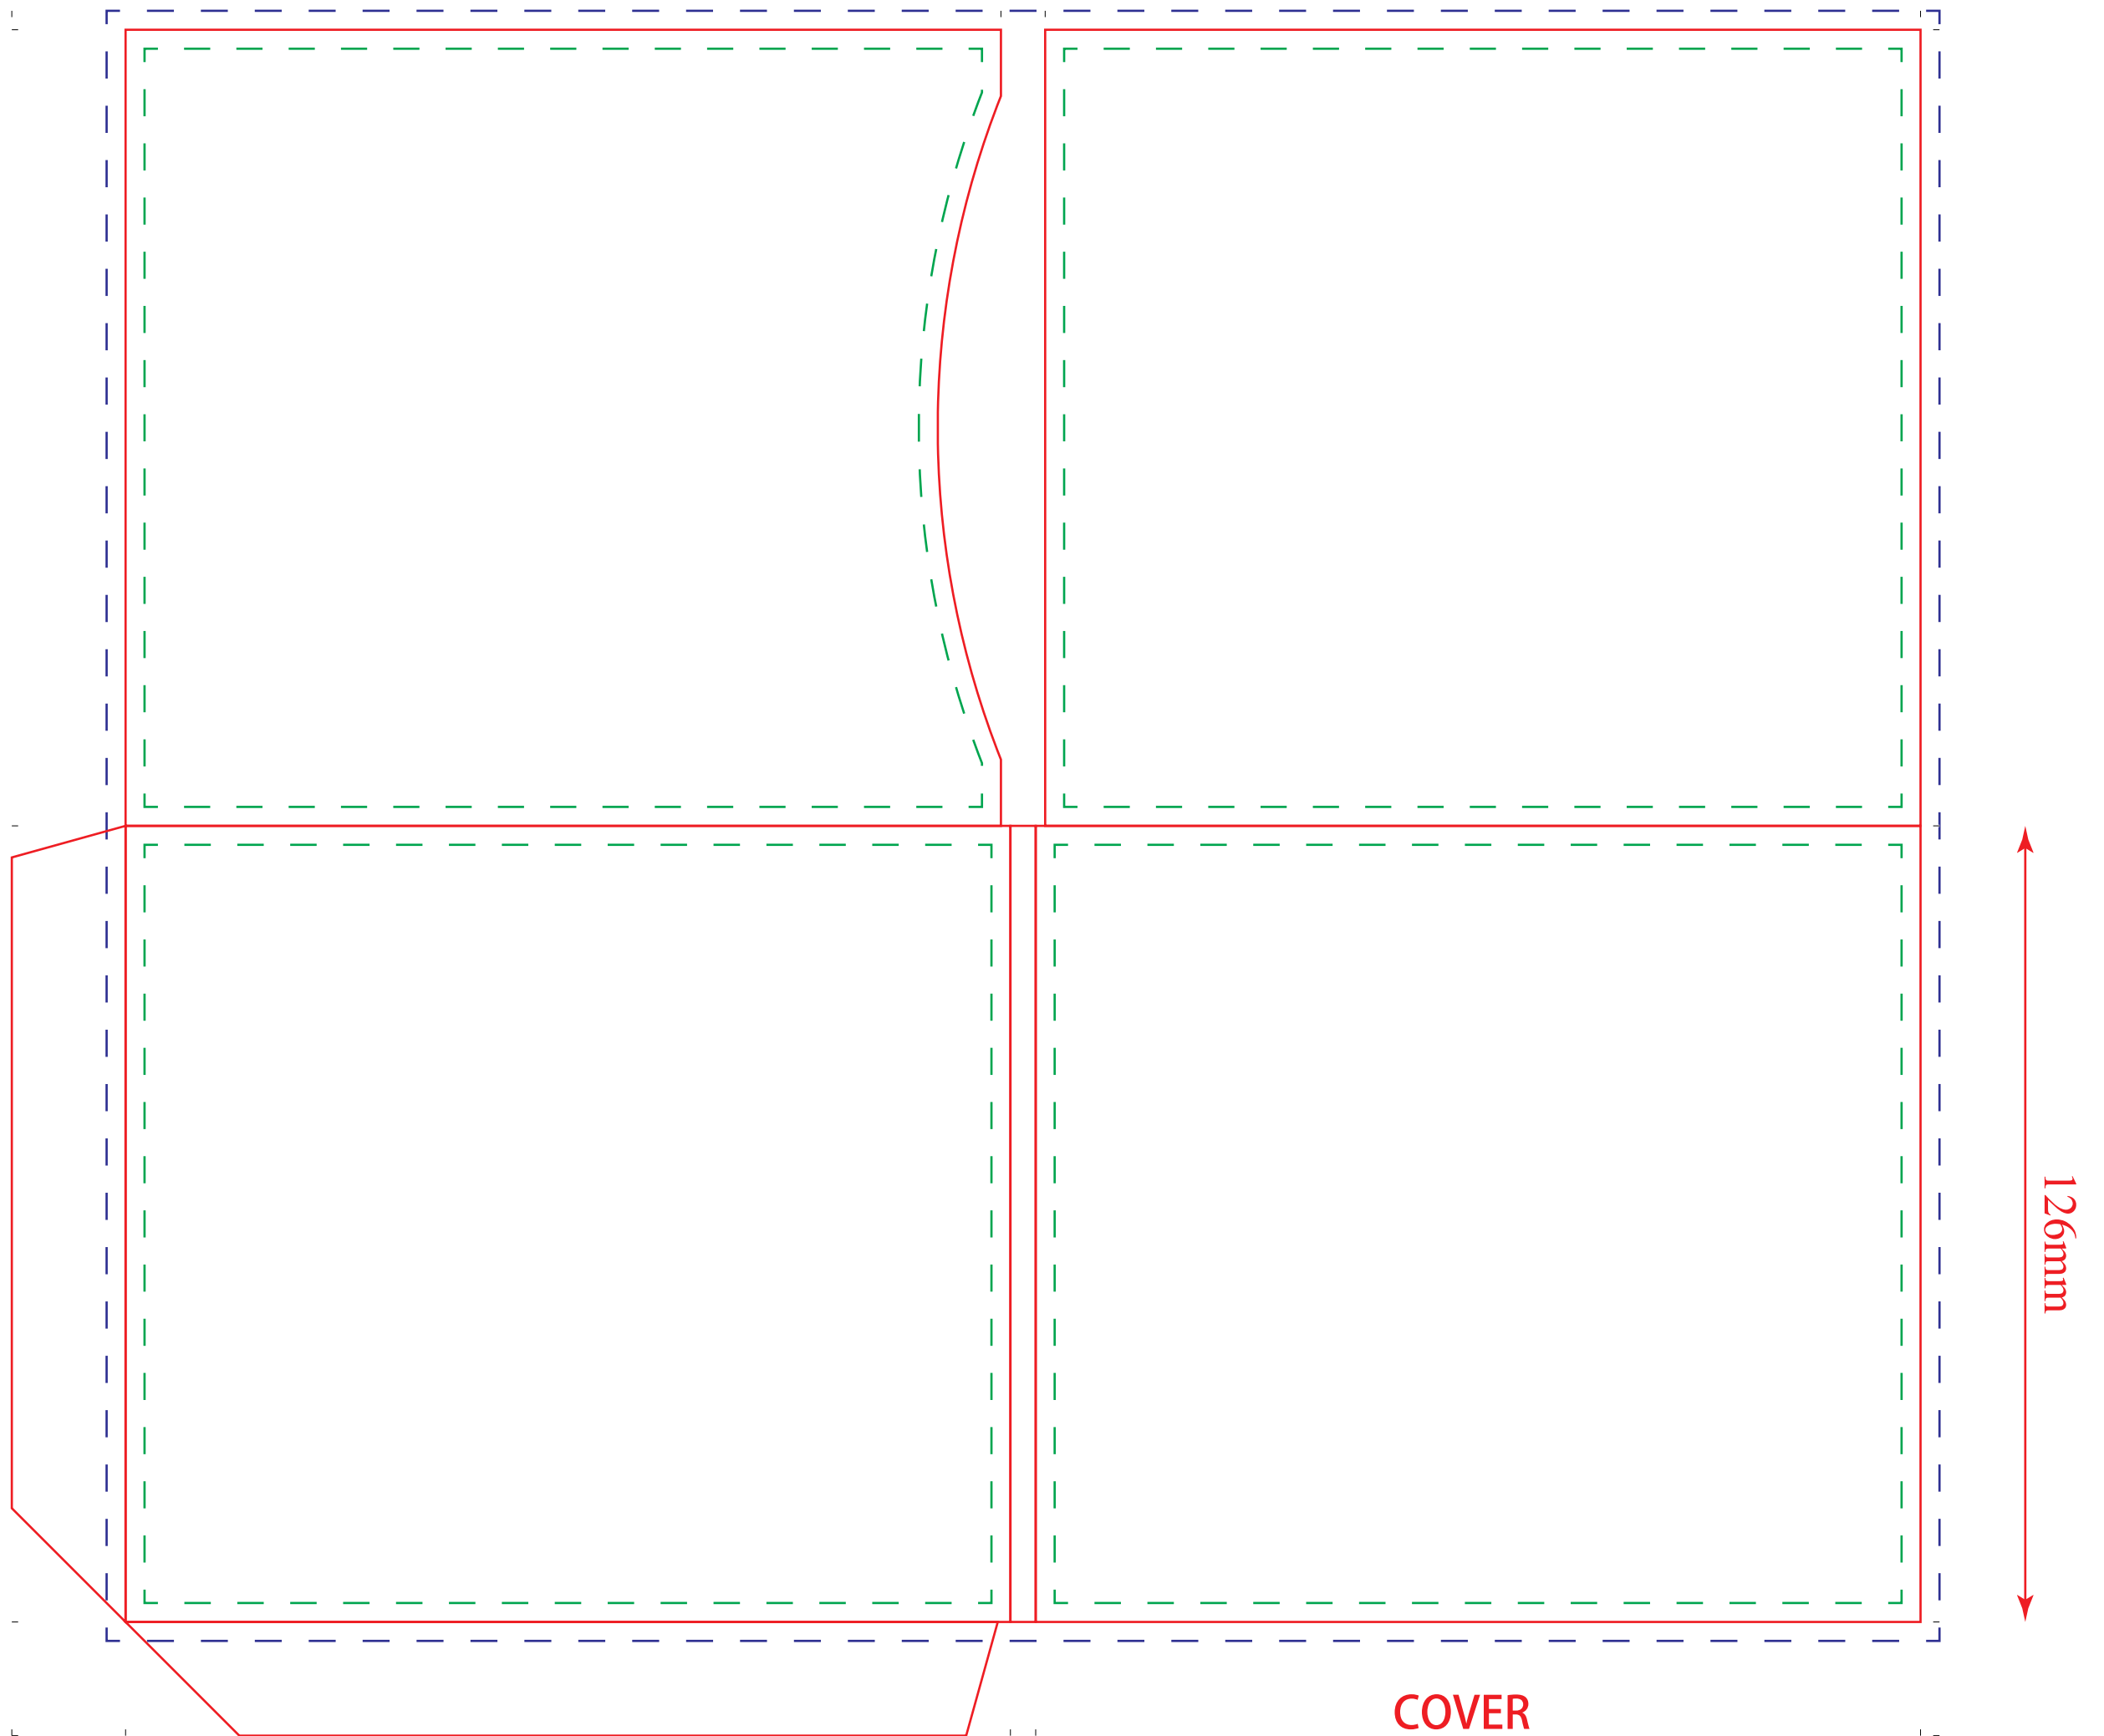

Madcds Lavelle 4P Wallet-140x126x4mm

Finish Size: **INSIDE BACK**
140x126x4mm

INSIDE COVER

BACK

COVER

126mm

4mm

140mm

- Extended Bleed Area 3mm bleed must be added to all trim edges
File in **CMYK** format at **300 DPI**
All fonts converted to curves or paths
Keep template layers and artwork layers separate
- Text Safe Region