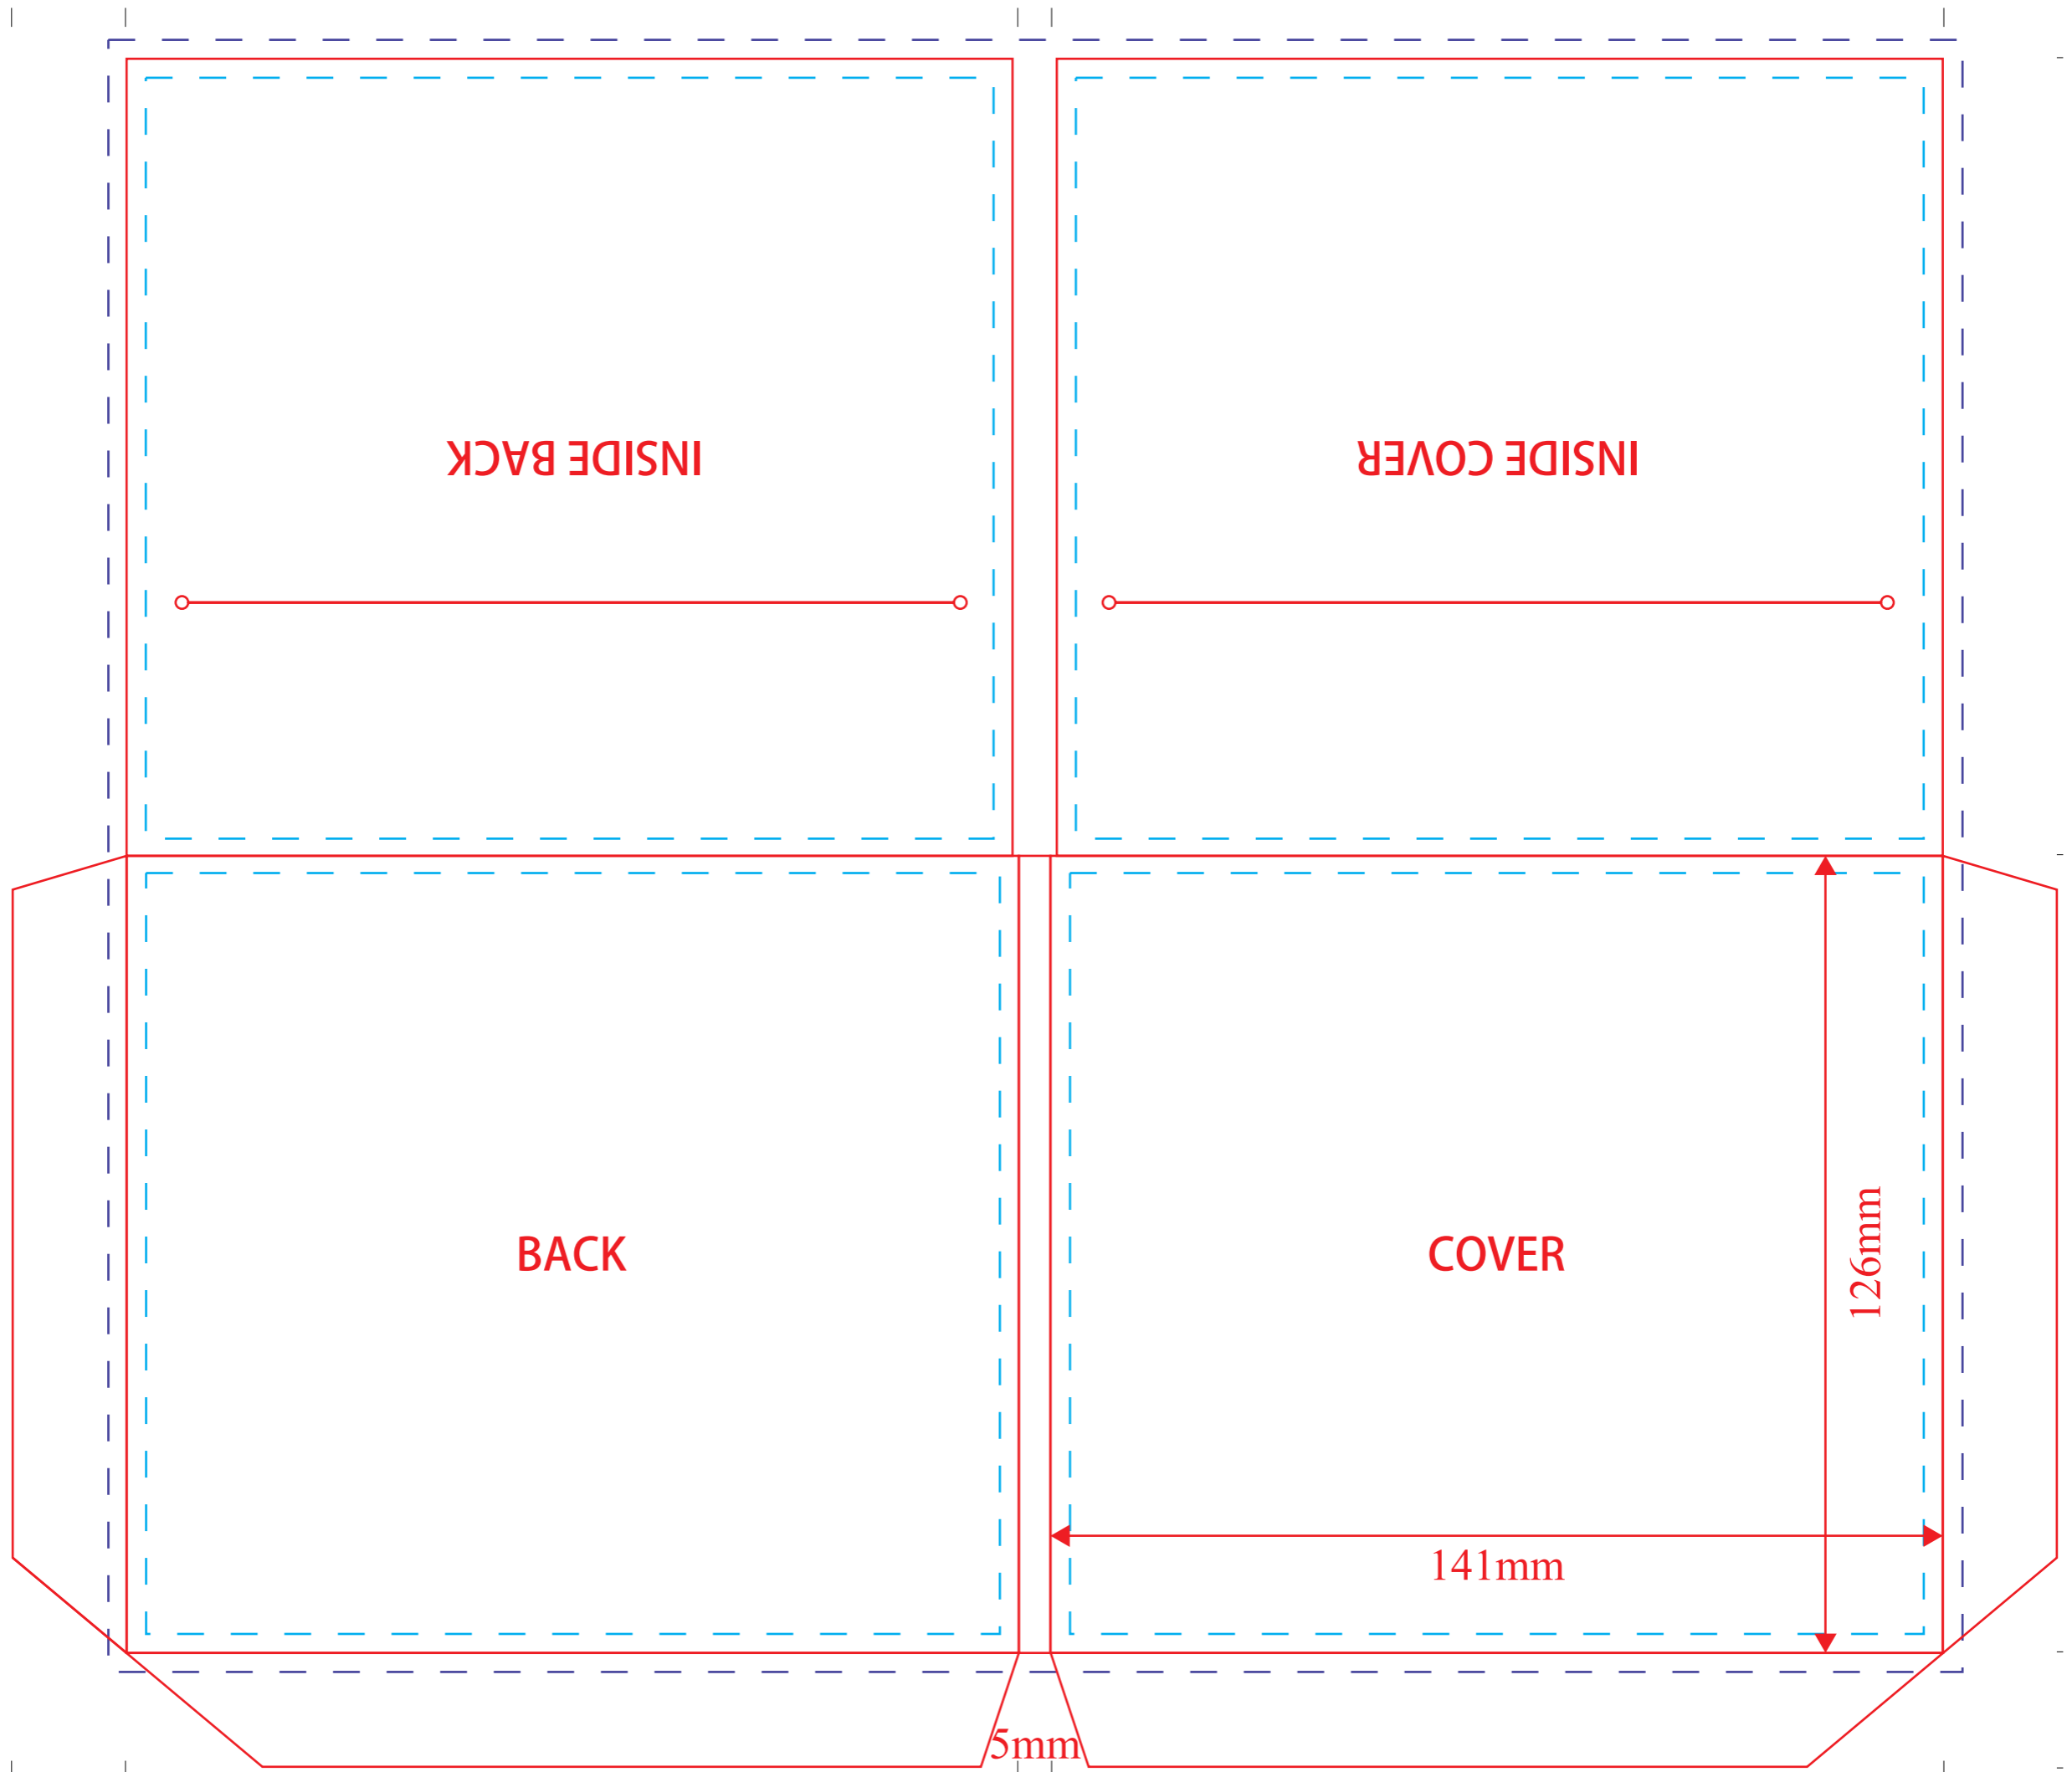

Madcds Double Slit Wallet

Finish Size: 141x126x5mm

-  Extended Bleed Area 3mm bleed must be added to all trim edges
File in CMYK format at 300 DPI
-  Text Safe Region All fonts converted to curves or paths
Keep template layers and artwork layers separate