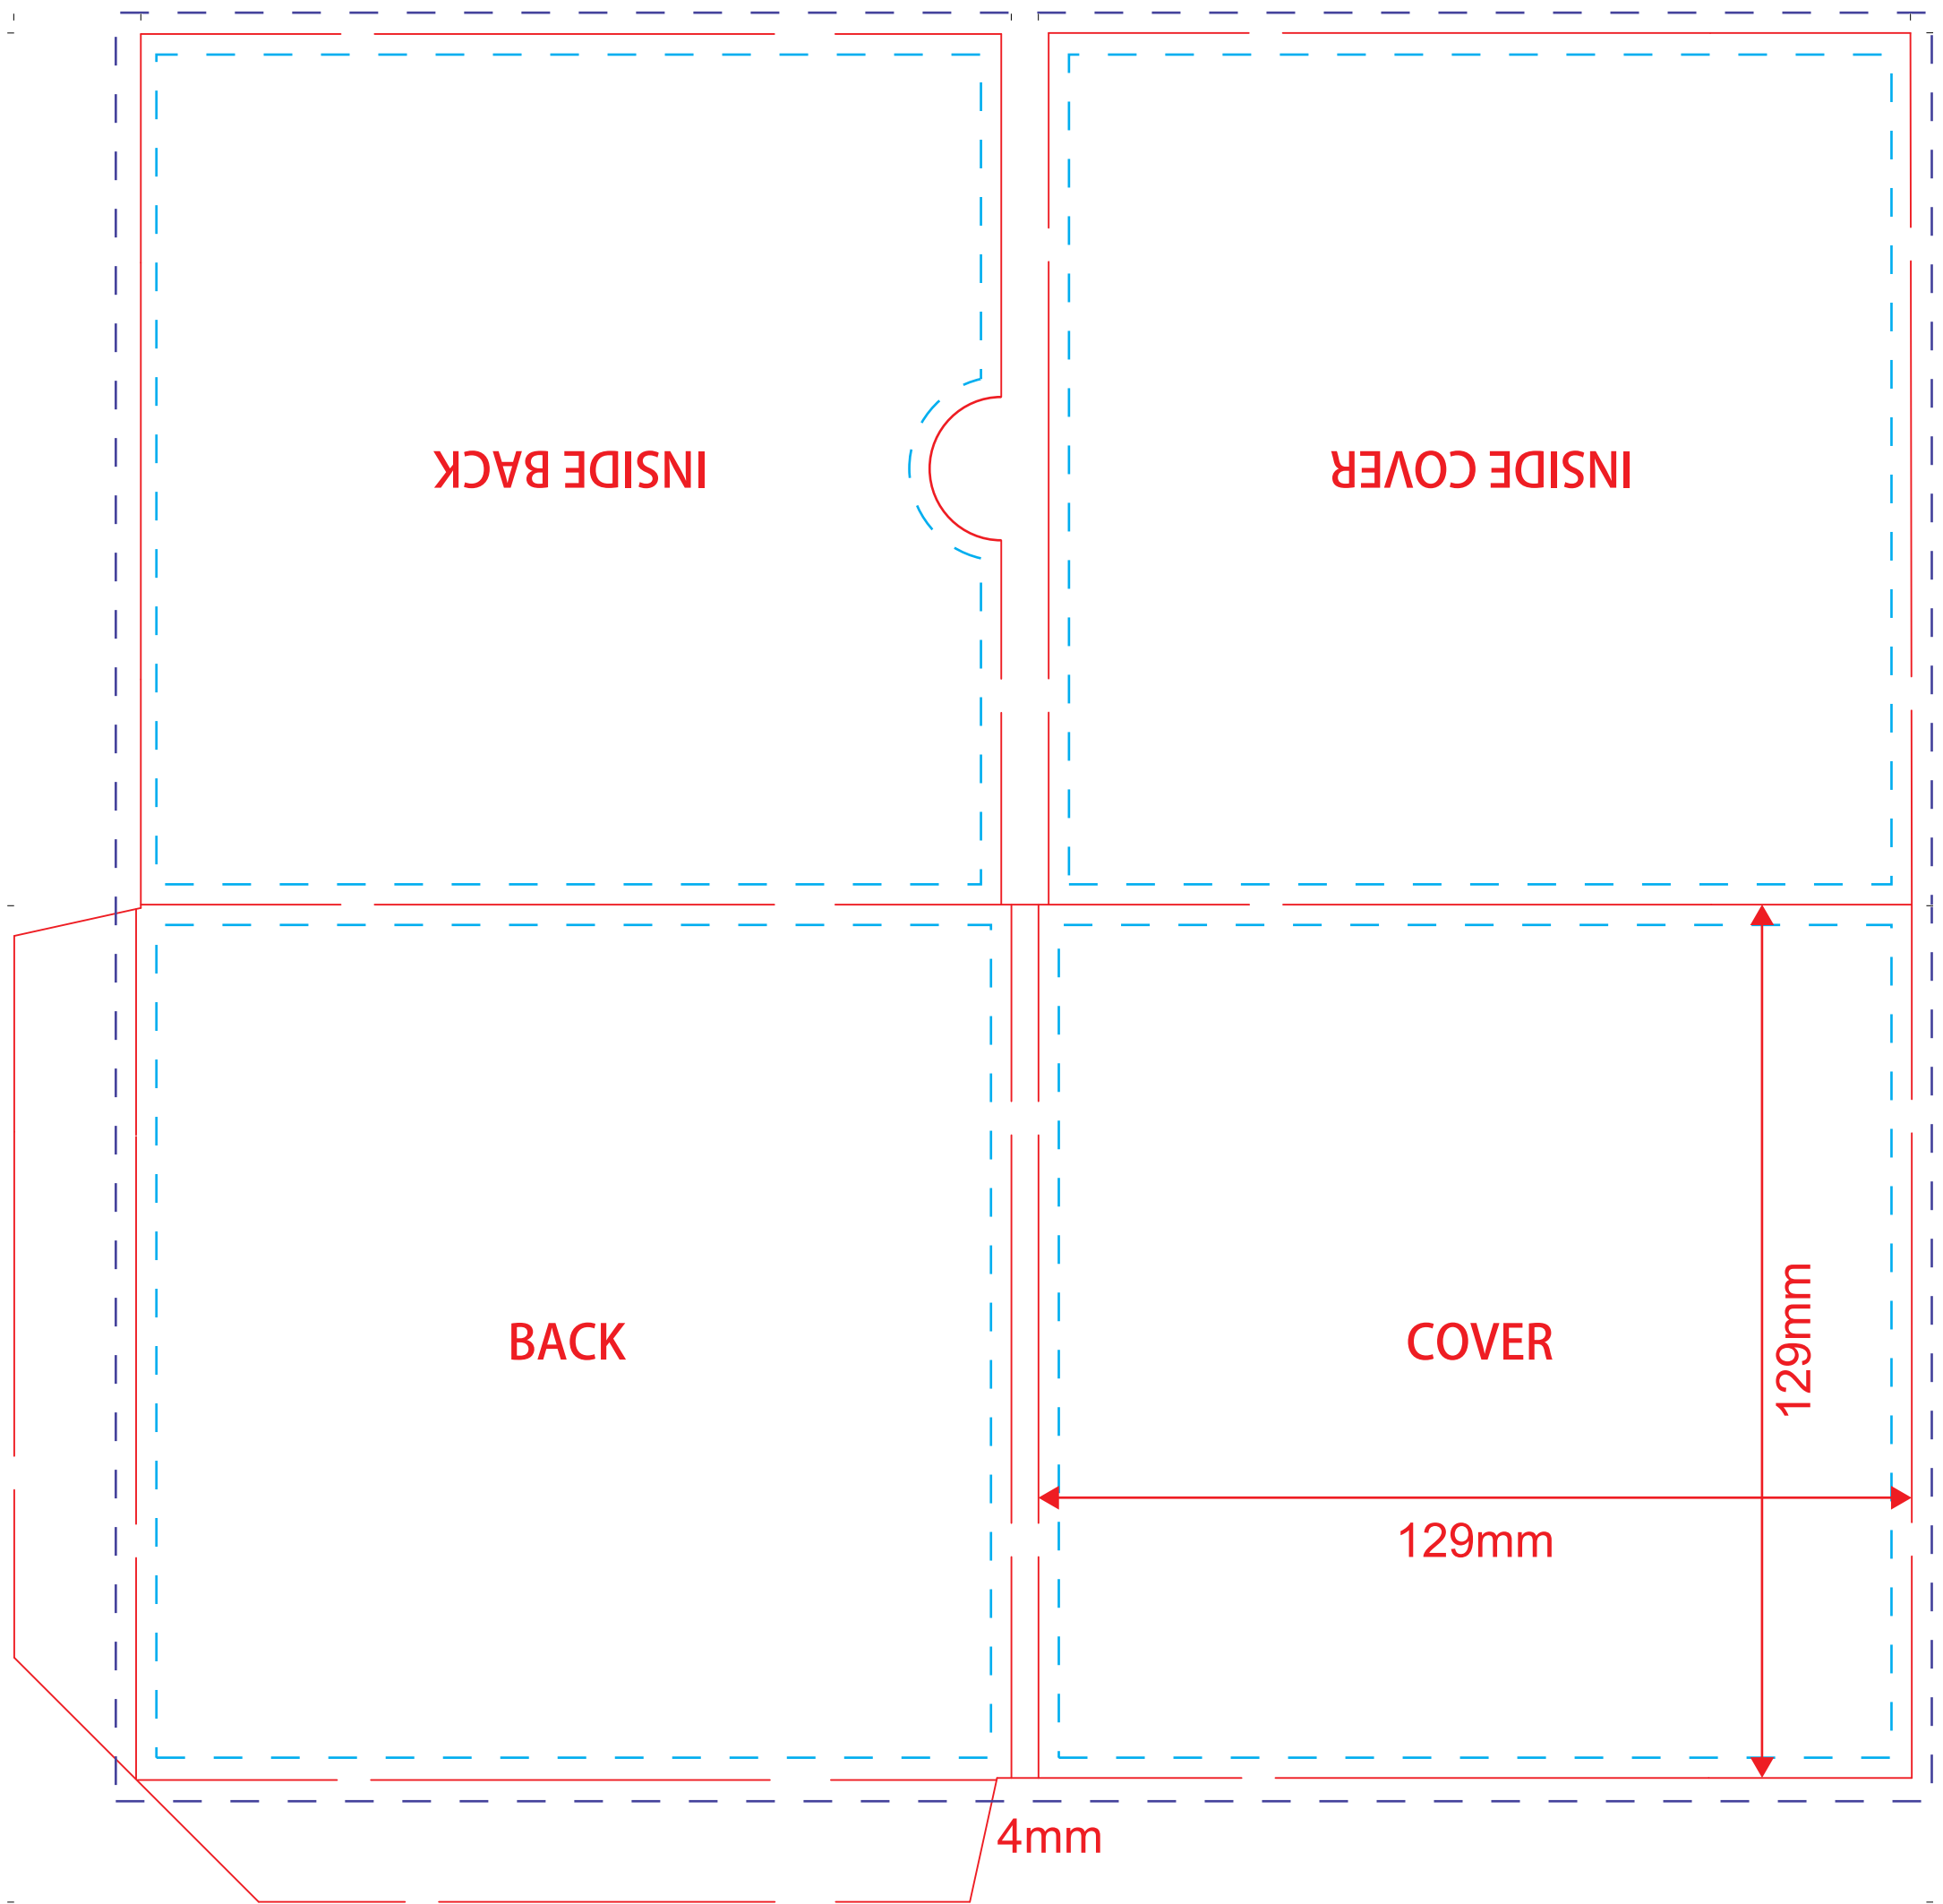

Madcds Square Thumbcut

Finish Size: 129x129x4mm

--- Extended Bleed Area

--- Text Safe Region

3mm bleed must be added to all trim edges
File in CMYK format at 300 DPI
All fonts converted to curves or paths
Keep template layers and artwork layers separate