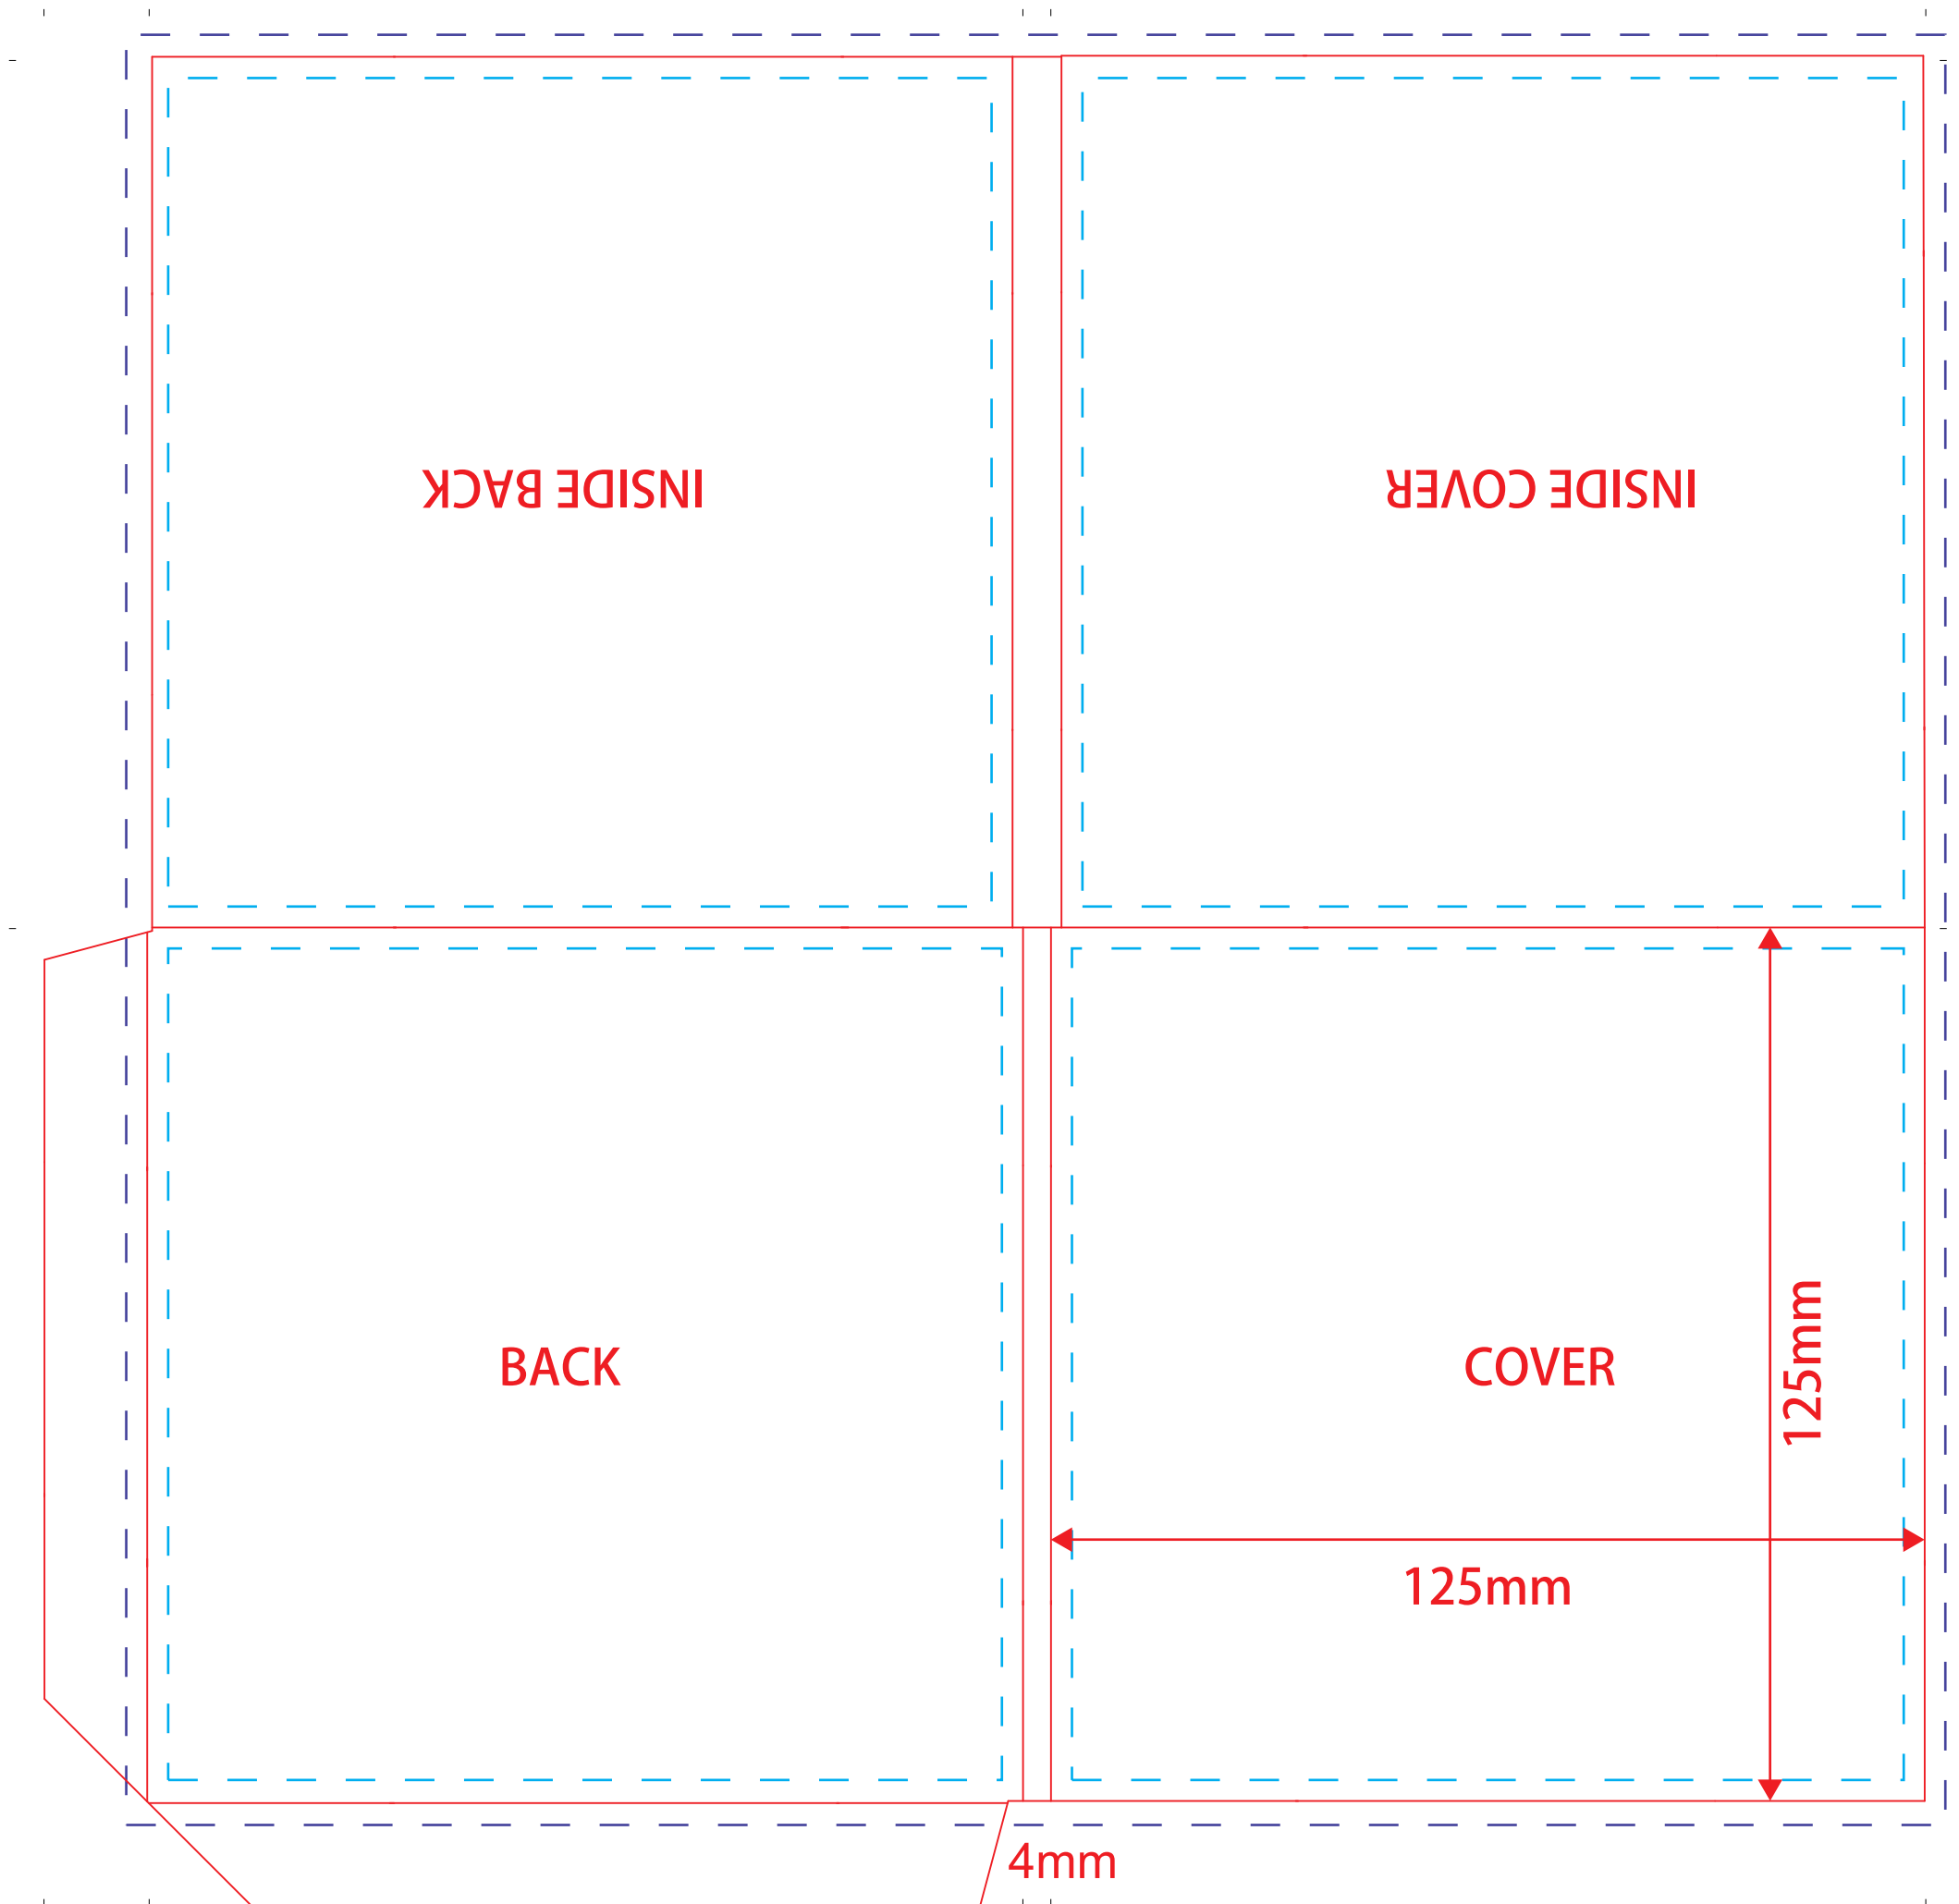

# Madcds Single Straight Cut Wallet

Finish Size: 125x125x4mm

— — — — Extended Bleed Area

— — — — Text Safe Region

3mm bleed must be added to all trim edges  
File in CMYK format at 300 DPI  
All fonts converted to curves or paths  
Keep template layers and artwork layers separate