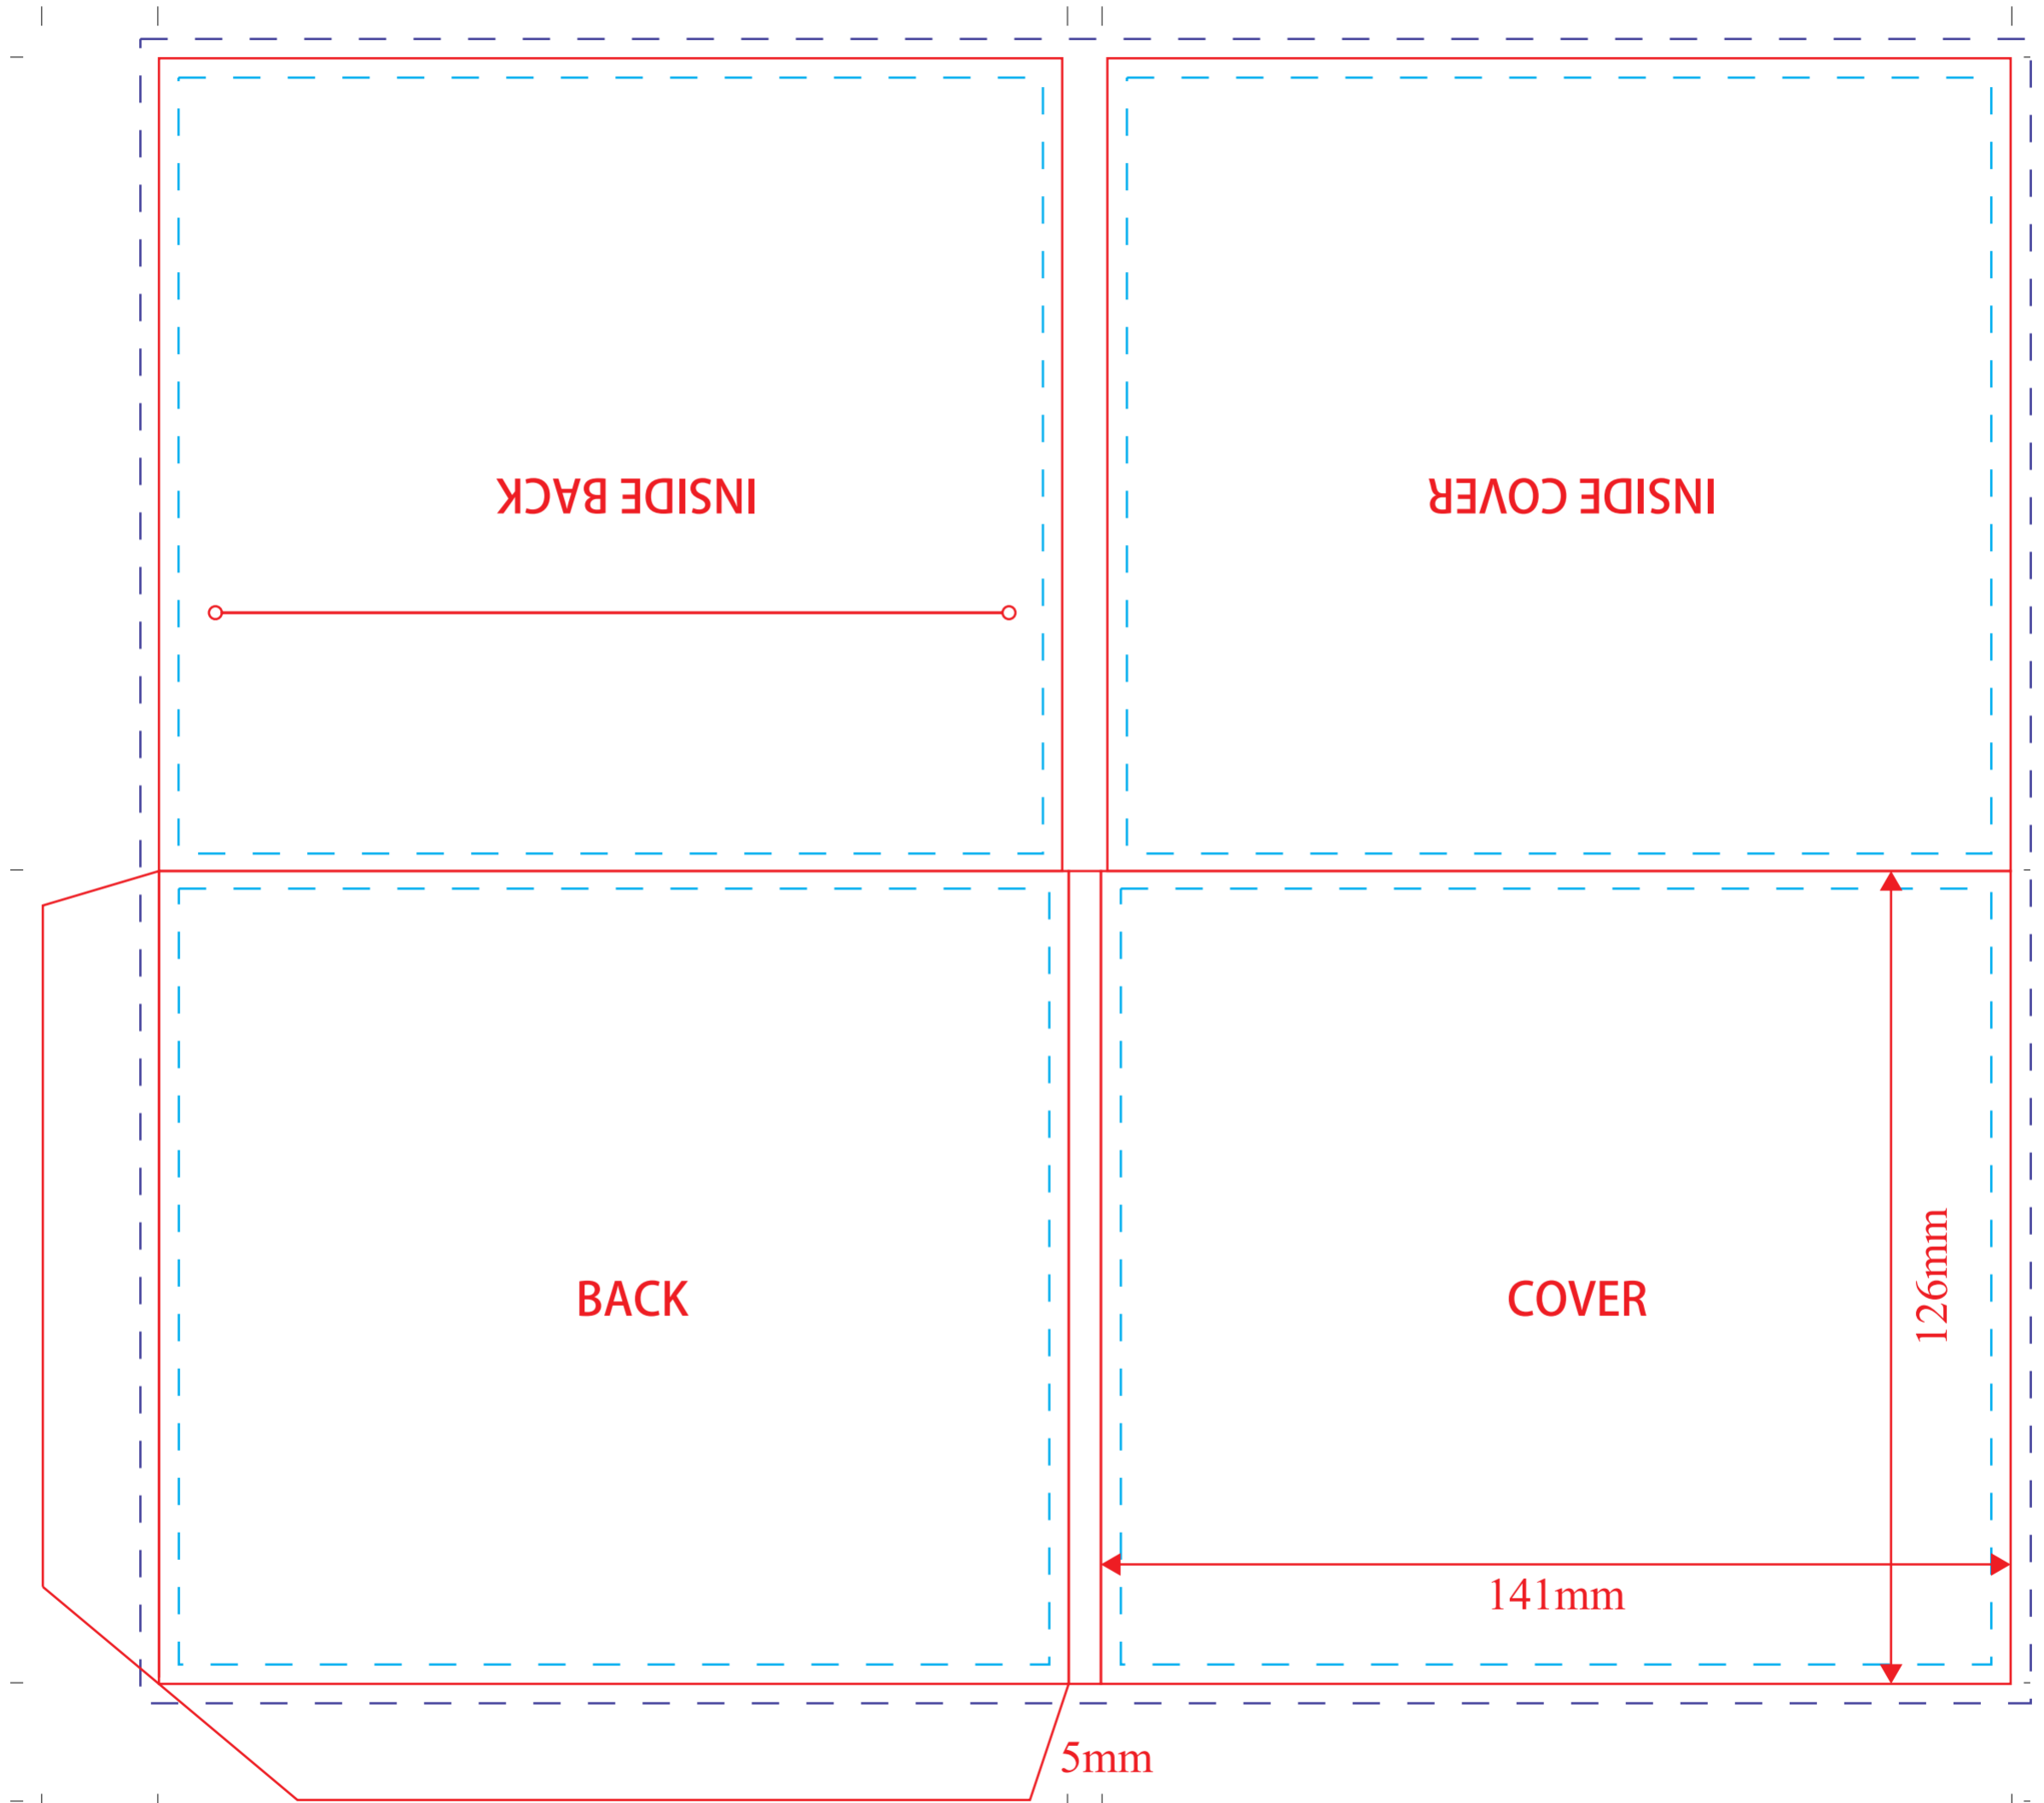

Madcds Single Slit Wallet

Finish Size: 141x126x5mm

- Extended Bleed Area 3mm bleed must be added to all trim edges
File in CMYK format at 300 DPI
- Text Safe Region All fonts converted to curves or paths
Keep template layers and artwork layers separate