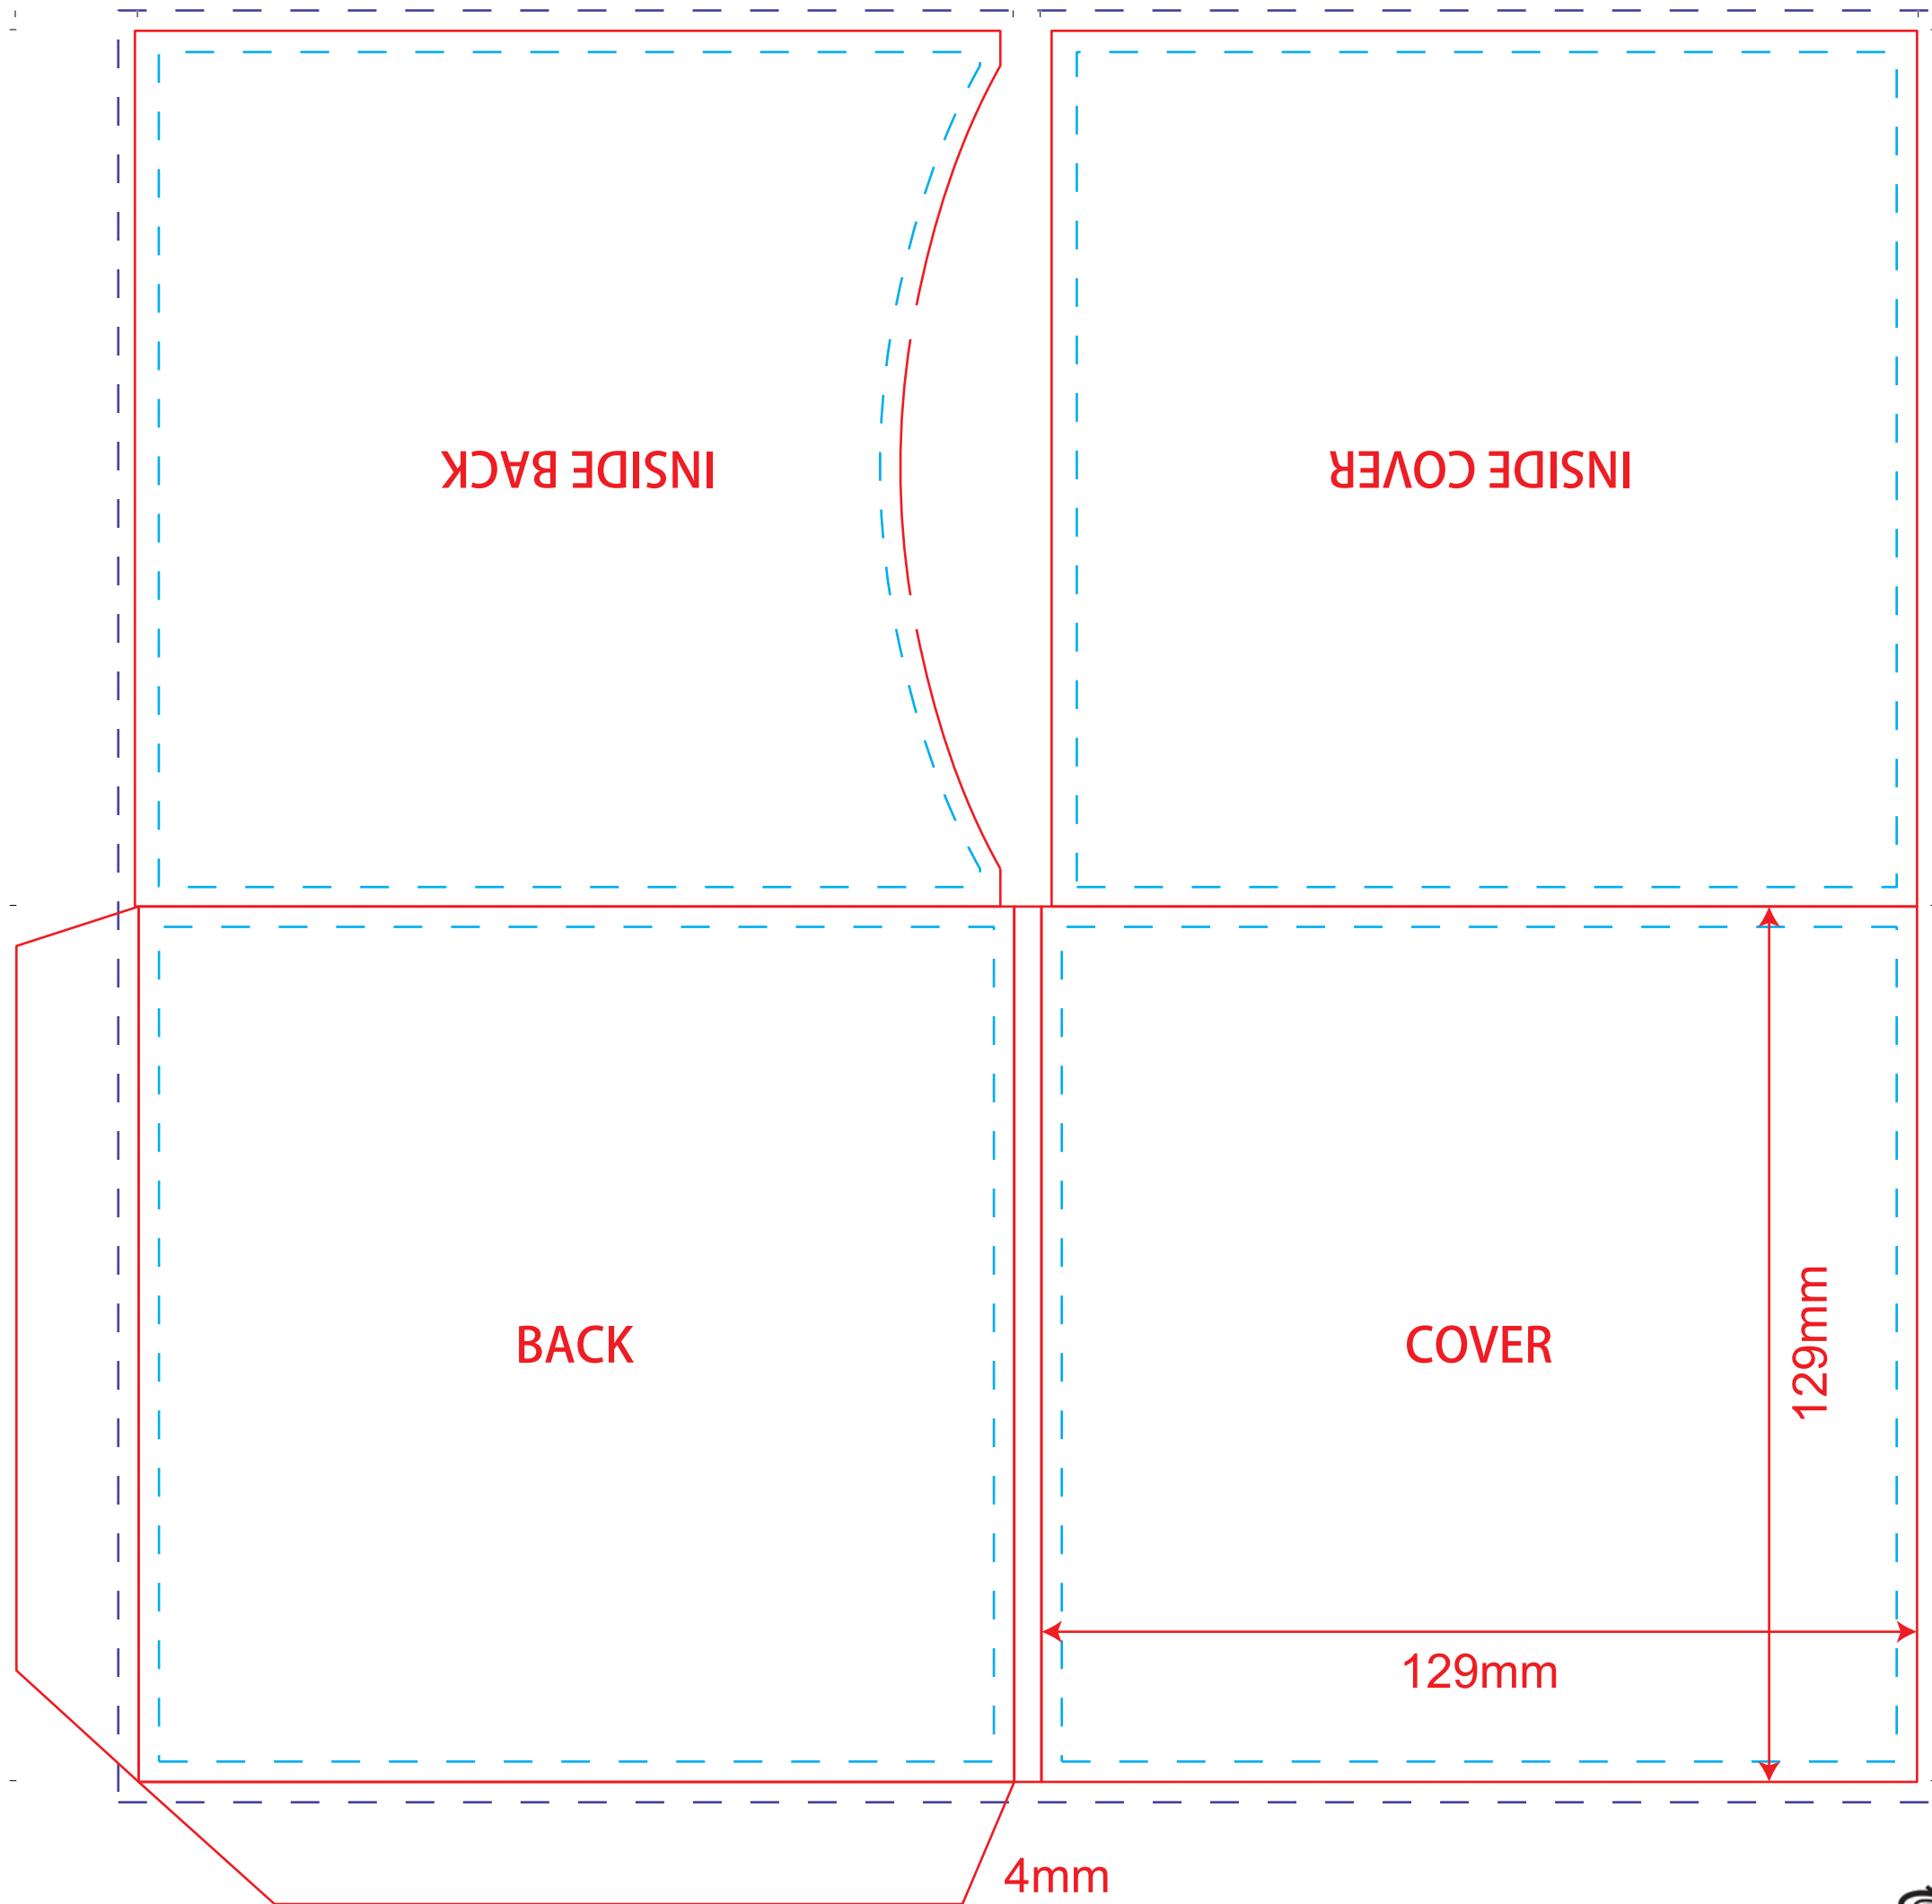

MadCDs Drowning Lily pocket wallet

Finish Size: 129x129x4mm

Extended Bleed Area
Text Safe Region

3mm bleed must be added to all trim edges
File in CMYK format at 300 DPI
All fonts converted to curves or paths
Keep template layers and artwork layers separate